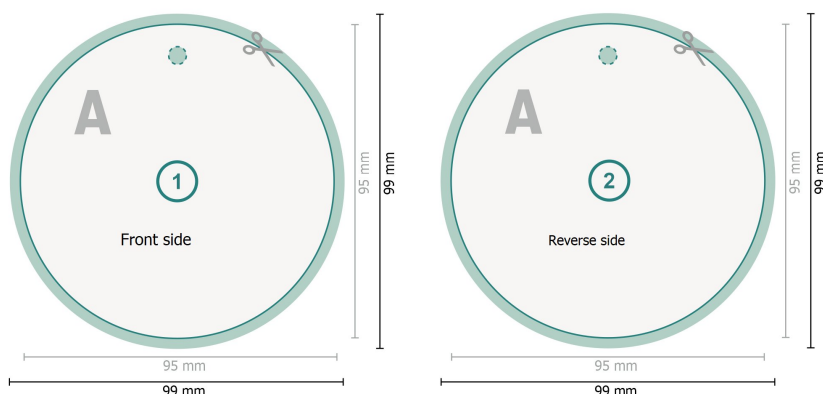

Product tags with special-effect colours, Ø 9.5 cm, rounds

Dataformat (incl. 2 mm bleed):

9,9 x 9,9 cm

bleed:

2 mm

Trimmed size:

9,5 x 9,5 cm

Safety margin:

4 mm

Maintaining space between the text/information and the edge of the trimmed format prevents undesirable cuts.

Explanation of symbols

-  Bleed
-  Reading direction
-  Trimmed size
-  Data format
-  We will cut/perforate your product here

Please note:

Allow for trim allowance and safety margin according to instructions.

Arrange background graphics, images or graphics up to the edge of the data format.

Tolerances may occur during production due to cutting, punching and folding processes.