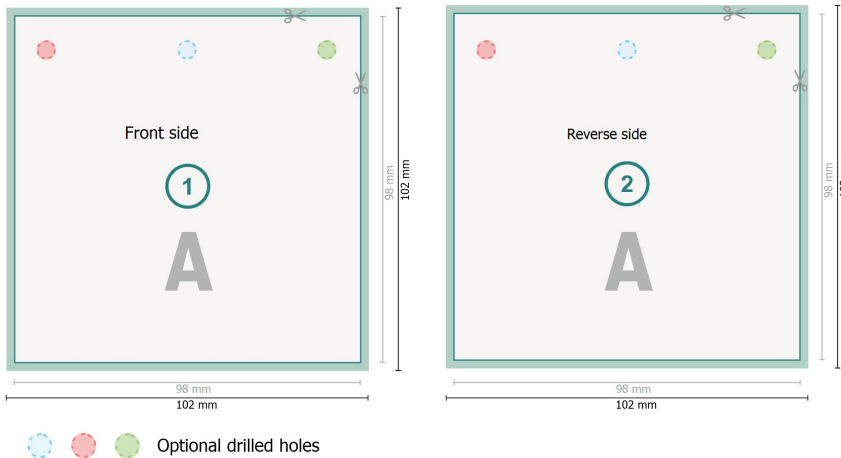

Product tags with special-effect colours, Small squares

Dataformat (incl. 2 mm bleed):
10,2 x 10,2 cm

bleed:
2 mm

Trimmed size:
9,8 x 9,8 cm

Safety margin:
4 mm

Maintaining space between the text/information and the edge of the trimmed format prevents undesirable cuts.

Explanation of symbols

-  Bleed
-  Reading direction
-  Trimmed size
-  Data format
-  We will cut/perforate your product here

Please note:

Allow for trim allowance and safety margin according to instructions.

Arrange background graphics, images or graphics up to the edge of the data format.

Tolerances may occur during production due to cutting, punching and folding processes.

Printing data: Instructions and templates can be found under the menu item *Printing data* at www.onlineprinters.co.uk