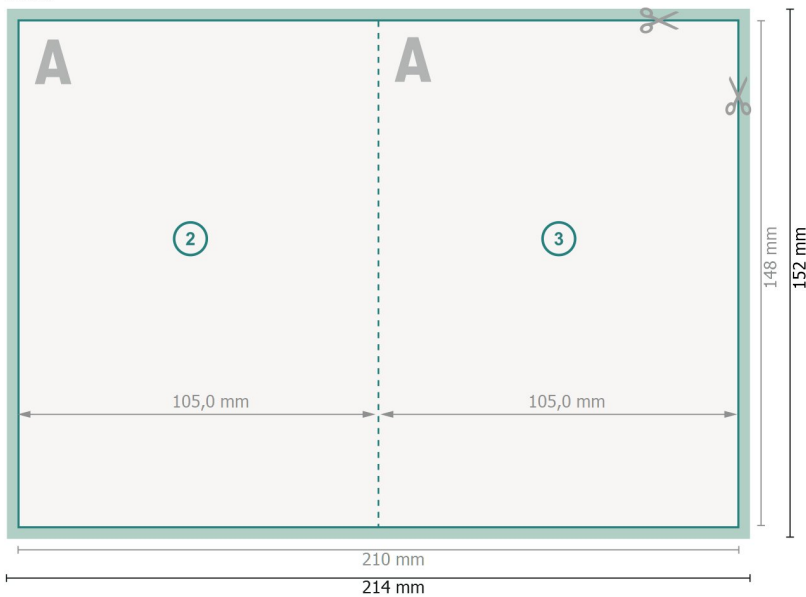

Folded voucher cards, A6, Portrait

1 fold

Outside

Dataformat (incl. 2 mm bleed):

21,4 x 15,2 cm

Trimmed size:

21 x 14,8 cm

Trimmed size (closed):

10,5 x 14,8 cm

bleed:

2 mm

Safety margin:

4 mm

Maintaining space between the text/information and the edge of the trimmed format prevents undesirable cuts.

Inside

Explanation of symbols

-  Bleed
-  Reading direction
-  Trimmed size
-  Data format
-  Creasing/Folding

Please note:

Allow for trim allowance and safety margin according to instructions.

Arrange background graphics, images or graphics up to the edge of the data format.