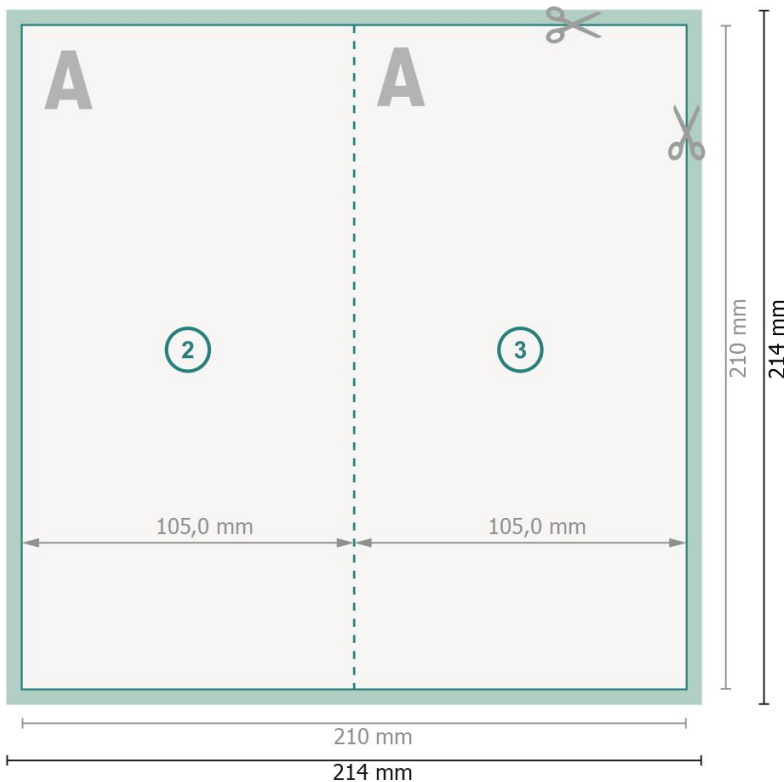

Folded voucher cards, DL, Portrait

1 fold

Outside

Dataformat (incl. 2 mm bleed):

21,4 x 21,4 cm

Trimmed size:

21 x 21 cm

Trimmed size (closed):

10,5 x 21 cm

bleed:

2 mm

Safety margin:

4 mm

Maintaining space between the text/information and the edge of the trimmed format prevents undesirable cuts.

Inside

Explanation of symbols

-  Bleed
-  Reading direction
-  Trimmed size
-  Data format
-  Creasing/Folding

Please note:

Allow for trim allowance and safety margin according to instructions.

Arrange background graphics, images or graphics up to the edge of the data format.