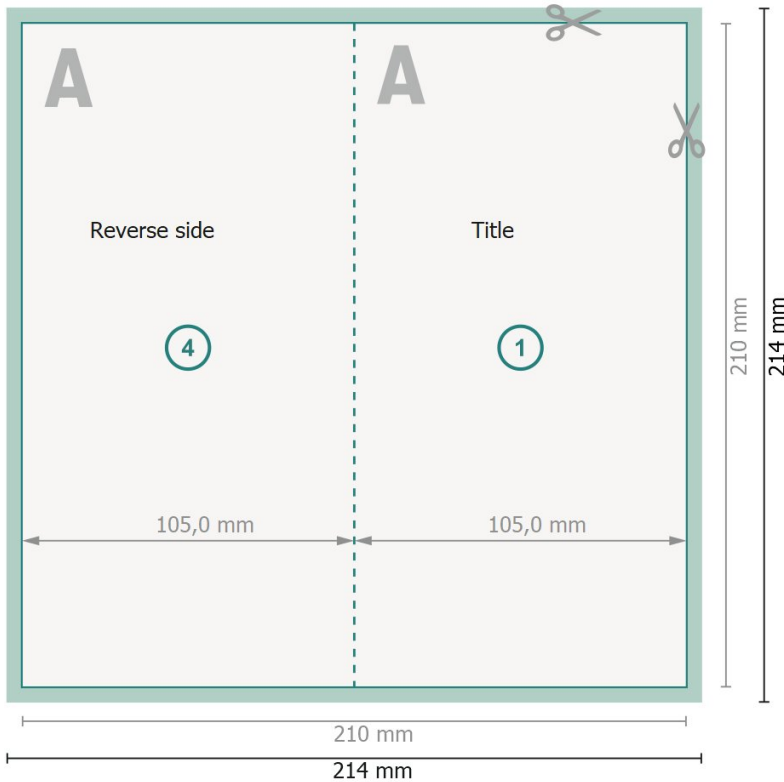

Folded voucher cards, DL, Portrait

1 fold

Outside

Dataformat (incl. 2 mm bleed):

21,4 x 21,4 cm

Trimmed size:

21 x 21 cm

Trimmed size (closed):

10,5 x 21 cm

bleed:

2 mm

Safety margin:

4 mm

Maintaining space between the text/information and the edge of the trimmed format prevents undesirable cuts.

Inside

Explanation of symbols

-  Bleed
-  Reading direction
-  Trimmed size
-  Data format
-  Creasing/Folding

Please note:

Allow for trim allowance and safety margin according to instructions.

Arrange background graphics, images or graphics up to the edge of the data format.

Tolerances may occur during production due to cutting, punching and folding processes.

Printing data: Instructions and templates can be found under the menu item *Printing data* at www.onlineprinters.co.uk