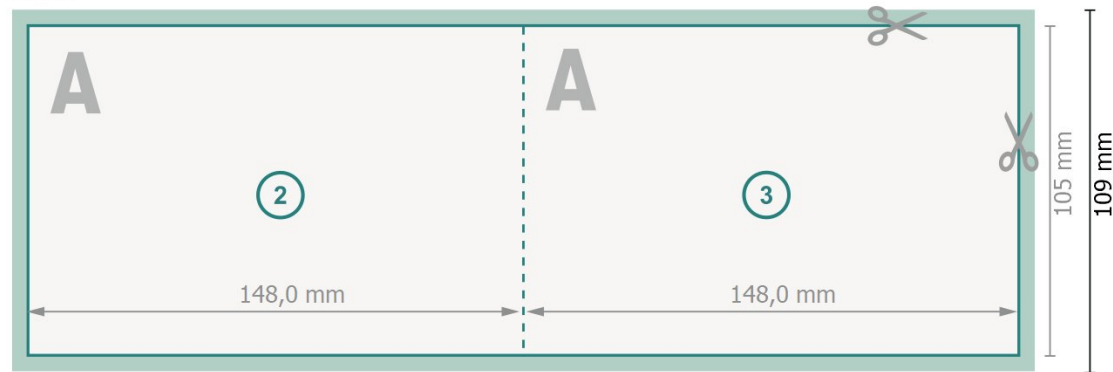

Folded voucher cards, A6, Landscape

1 fold

Outside

Inside

Dataformat (incl. 2 mm bleed):

30 x 10,9 cm

Trimmed size:

29,6 x 10,5 cm

Trimmed size (closed):

14,8 x 10,5 cm

bleed:

2 mm

Safety margin:

4 mm

Maintaining space between the text/information and the edge of the trimmed format prevents undesirable cuts.

Explanation of symbols

 Bleed

 Reading direction

 Trimmed size

 Data format

 Creasing/Folding

Please note:

Allow for trim allowance and safety margin according to instructions.

Arrange background graphics, images or graphics up to the edge of the data format.