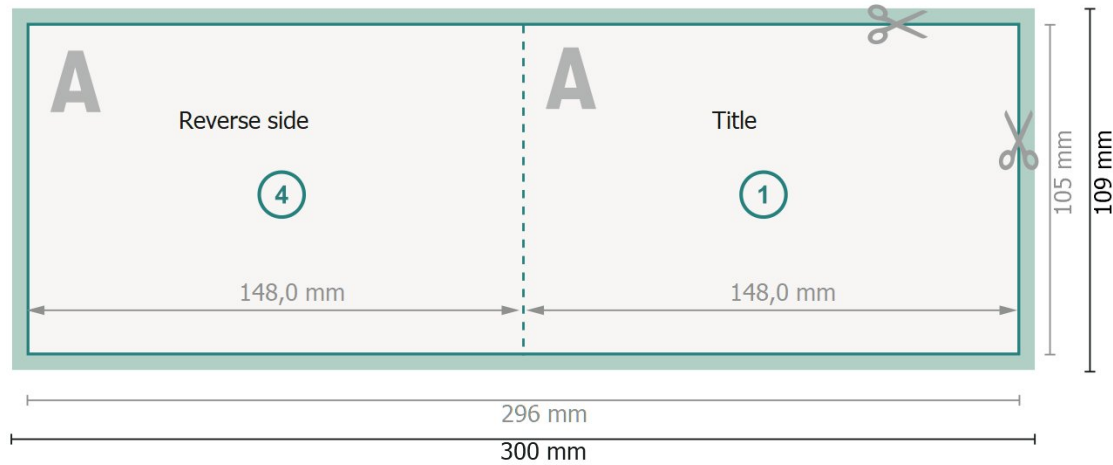

Folded voucher cards, A6, Landscape

1 fold

Outside

Inside

Dataformat (incl. 2 mm bleed):

30 x 10,9 cm

Trimmed size:

29,6 x 10,5 cm

Trimmed size (closed):

14,8 x 10,5 cm

bleed:

2 mm

Safety margin:

4 mm

Maintaining space between the text/information and the edge of the trimmed format prevents undesirable cuts.

Explanation of symbols

 Bleed

 Reading direction

 Trimmed size

 Data format

 Creasing/Folding

Please note:

Allow for trim allowance and safety margin according to instructions.

Arrange background graphics, images or graphics up to the edge of the data format.