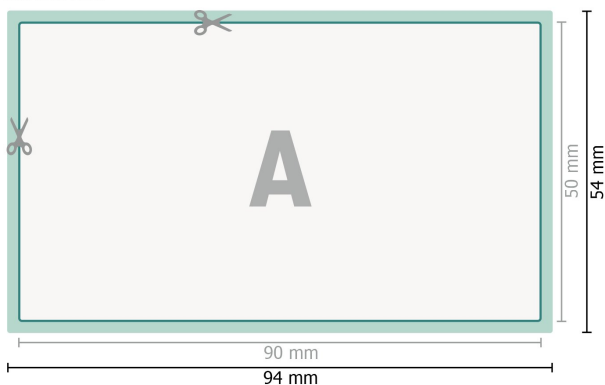

Simple voucher cards, 9,0 x 5,0 cm, printed on both sides

Front side

Reverse side

Dataformat (incl. 2 mm bleed):

9,4 x 5,4 cm

Trimmed size:

9 x 5 cm

bleed:

2 mm

Safety margin:

4 mm

Maintaining space between the text/information and the edge of the trimmed format prevents undesirable cuts.

Explanation of symbols

 Bleed

 Reading direction

 Trimmed size

 Data format

Please note:

Allow for trim allowance and safety margin according to instructions.

Arrange background graphics, images or graphics up to the edge of the data format.

Tolerances may occur during production due to cutting, punching and folding processes.