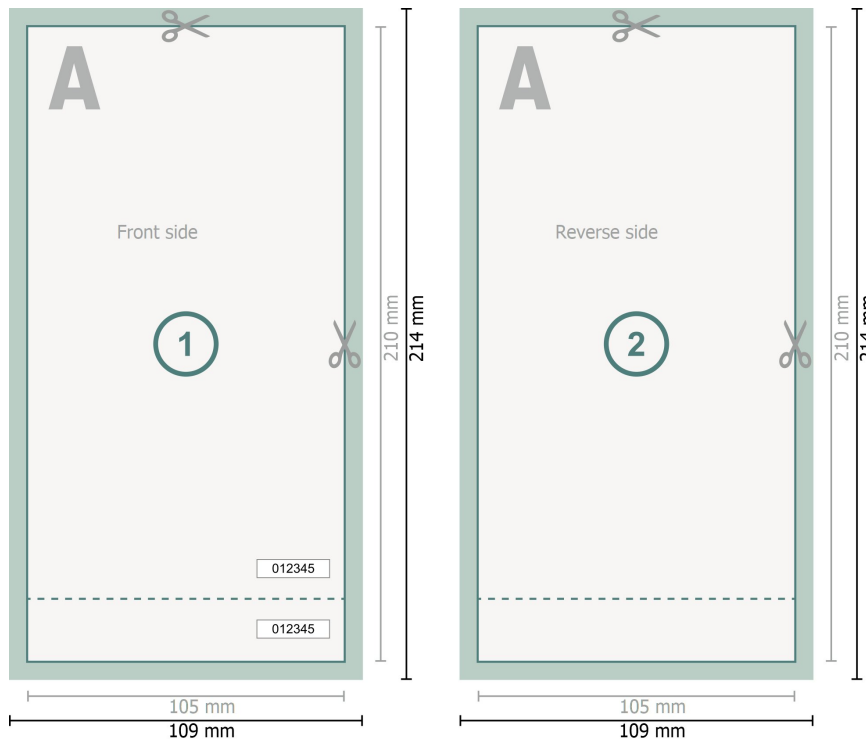

# Voucher cards with perforation, DL, printed on both sides

**Dataformat (incl. 2 mm bleed):**

10,9 x 21,4 cm

**Trimmed size:**

10,5 x 21 cm

**bleed:**

2 mm

**Safety margin:**

4 mm

Maintaining space between the text/information and the edge of the trimmed format prevents undesirable cuts.

## Explanation of symbols

-  Bleed
-  Reading direction
-  Trimmed size
-  Data format
-  We will cut/perforate your product here
-  Perforation

### Please note:

Allow for trim allowance and safety margin according to instructions.

Arrange background graphics, images or graphics up to the edge of the data format.

Tolerances may occur during production due to cutting, punching and folding processes.