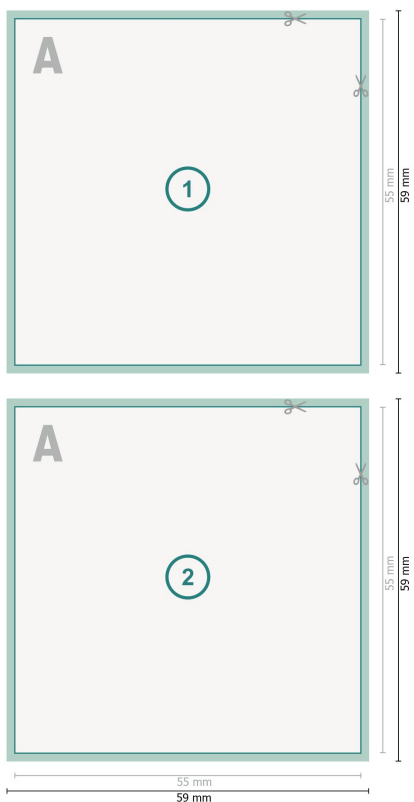

# Business Cards, 5.5 x 5.5 cm, printed on both sides

## Dataformat (incl. 2 mm bleed):

5,9 x 5,9 cm

## bleed:

2 mm

## Trimmed size:

5,5 x 5,5 cm