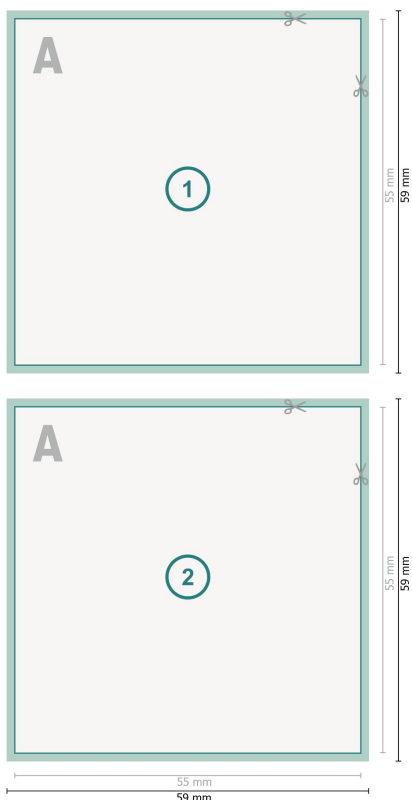

Business Cards, 5.5 x 5.5 cm, printed on both sides

Dataformat (incl. 2 mm bleed):

5,9 x 5,9 cm

bleed:

2 mm

Trimmed size:

5,5 x 5,5 cm

Safety margin:

4 mm

Maintaining space between the text/information and the edge of the trimmed format prevents undesirable cuts.

Explanation of symbols

 Bleed

 Reading direction

 Trimmed size

 Data format

Please note:

Allow for trim allowance and safety margin according to instructions.

Arrange background graphics, images or graphics up to the edge of the data format.

Tolerances may occur during production due to cutting, punching and folding processes.