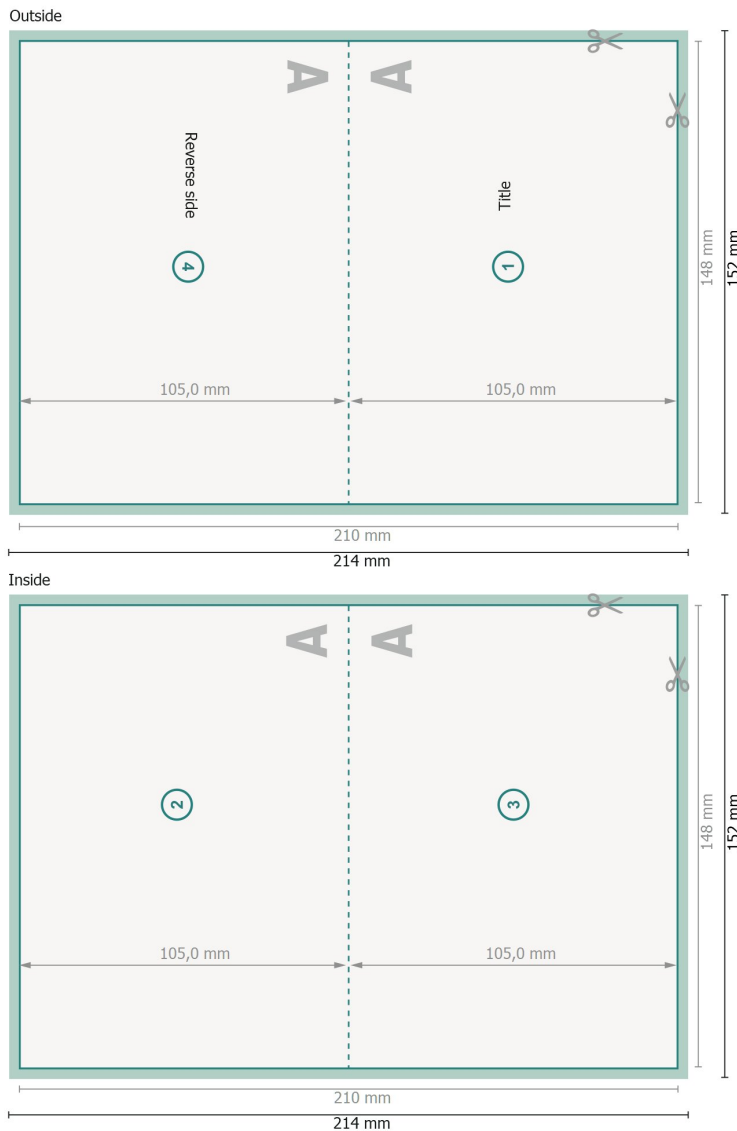

Folded voucher cards, A6, Landscape, long side creasing

1 fold

Format view rotated by 90 degrees.

Dataformat (incl. 2 mm bleed):

21,4 x 15,2 cm

Trimmed size:

21 x 14,8 cm

Trimmed size (closed):

14,8 x 10,5 cm

bleed:

2 mm

Safety margin:

4 mm

Maintaining space between the text/information and the edge of the trimmed format prevents undesirable cuts.

Explanation of symbols

-  Bleed
-  Reading direction
-  Trimmed size
-  Data format
-  Creasing/Folding

Please note:

Allow for trim allowance and safety margin according to instructions.

Arrange background graphics, images or graphics up to the edge of the data format.

Tolerances may occur during production due to cutting, punching and folding processes.