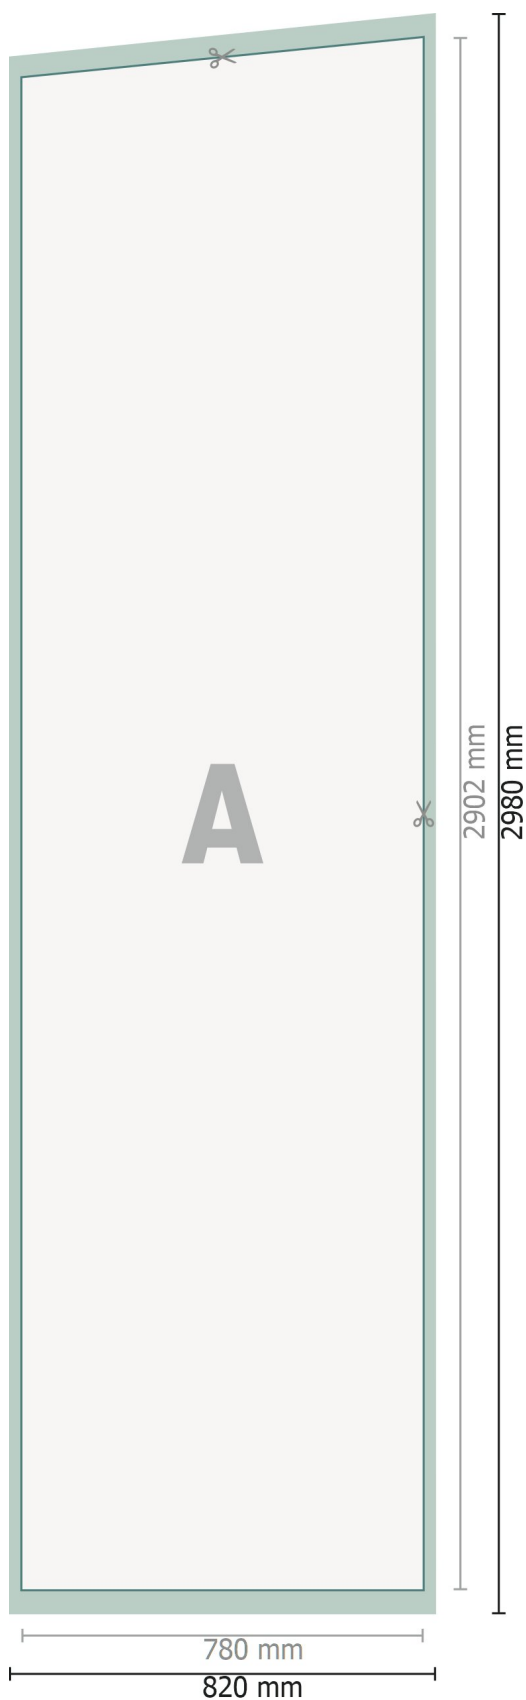

Square Flag incl. print, 78 x 357 cm

**Data format:**

82 x 298 cm

Trimmed size:

78 x 290,2 cm

Product dimensions:

78 x 357 cm

Safety margin:

40 mm

Maintaining space between the text/information and the edge of the trimmed format prevents undesirable cuts.

Explanation of symbols

-  Bleed
-  Reading direction
-  Trimmed size
-  Data format

Please note:

Allow for trim allowance and safety margin according to instructions.

Arrange background graphics, images or graphics up to the edge of the data format.

Tolerances may occur during production due to cutting, punching and folding processes.