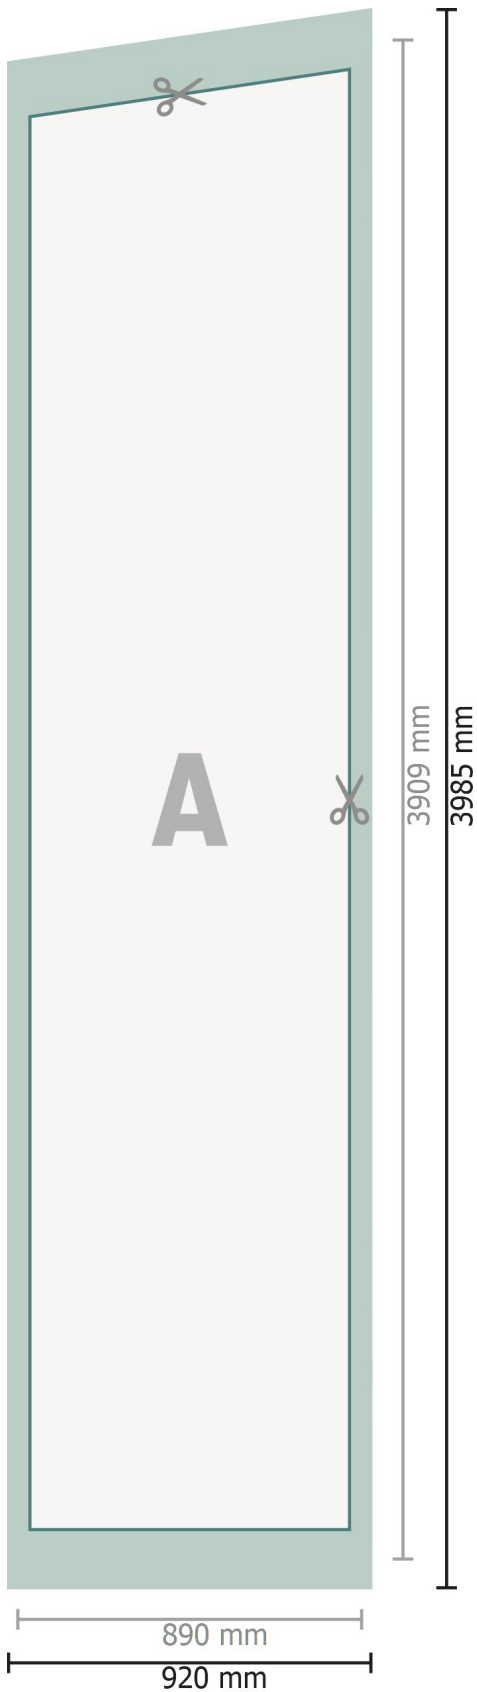

Square Flag incl. print, 89 x 448 cm

Data format:

92 x 398,5 cm

Trimmed size:

89 x 390,9 cm

Product dimensions:

89 x 448 cm

Safety margin:

40 mm

Maintaining space between the text/information and the edge of the trimmed format prevents undesirable cuts.

Explanation of symbols

 Bleed

 Reading direction

 Trimmed size

 Data format

Please note:

Allow for trim allowance and safety margin according to instructions.

Arrange background graphics, images or graphics up to the edge of the data format.

Tolerances may occur during production due to cutting, punching and folding processes.