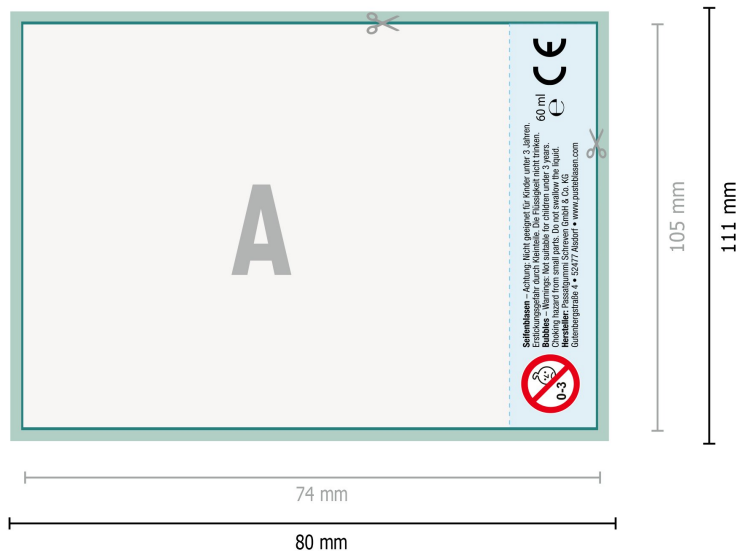

# Soap bubbles, 10.5 x ø 3.6 cm

## Dataformat (incl. 3 mm bleed):

8 x 11,1 cm

## Trimmed size:

7,4 x 10,5 cm

## Safety margin:

5 mm

Maintaining space between the text/information and the edge of the trimmed format prevents undesirable cuts.

 Do not place any important information here.