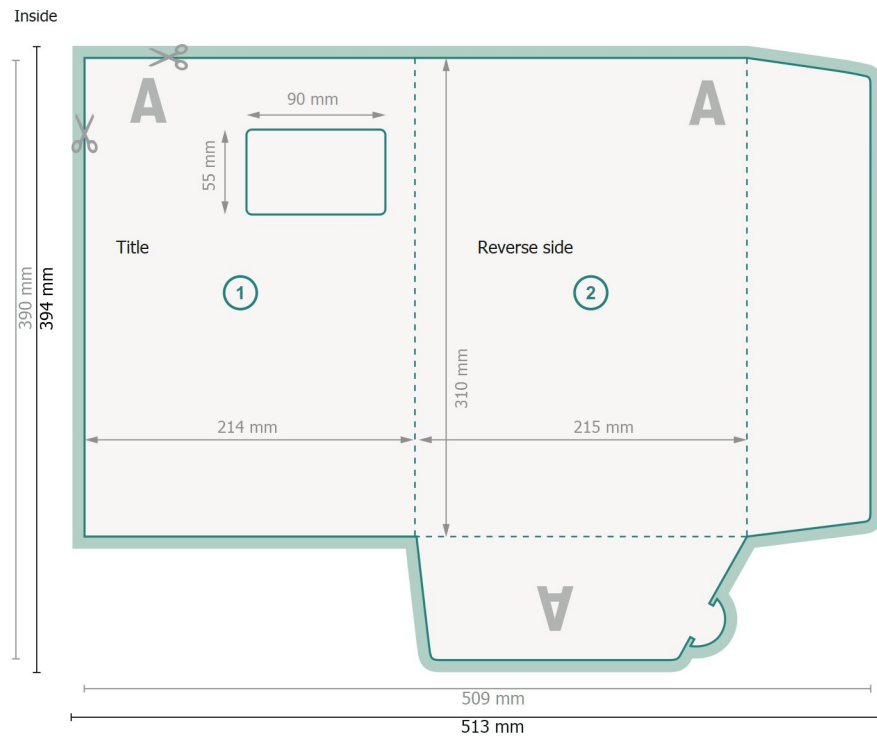

Folders with flaps, A4

#12 (Portrait)

Dataformat (incl. 2 mm bleed):

51,3 x 39,4 cm

Trimmed size:

50,9 x 39 cm

Trimmed size (closed):

21,5 x 31 cm

bleed:

2 mm

Safety margin:

4 mm

Maintaining space between the text/information and the edge of the trimmed format prevents undesirable cuts.

Explanation of symbols

 Bleed

 Reading direction

 Trimmed size

 Data format

 We will cut/perforate your product here

 Creasing/Folding

Please note:

Allow for trim allowance and safety margin according to instructions.

Arrange background graphics, images or graphics up to the edge of the data format.

Folders with flaps, A4

#12 (Portrait)

Outside

Dataformat (incl. 2 mm bleed):

51,3 x 39,4 cm

Trimmed size:

50,9 x 39 cm

Trimmed size (closed):