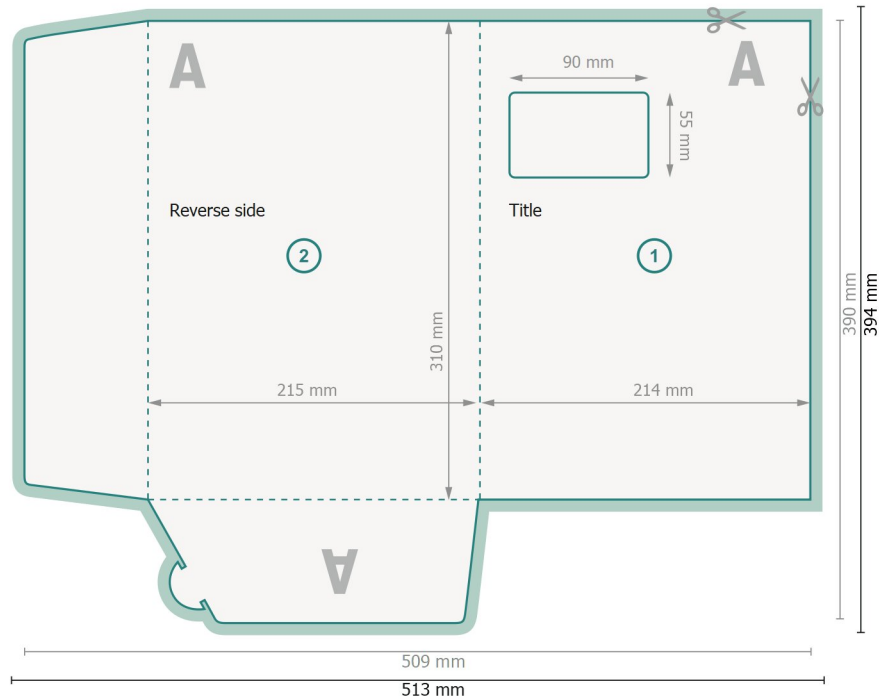

bleed:

2 mm

Safety margin:

4 mm

Maintaining space between the text/information and the edge of the trimmed format prevents undesirable cuts.

Explanation of symbols

 Bleed

 Reading direction

 Trimmed size

 Data format

 We will cut/perforate your product here

 Creasing/Folding

Please note:

Allow for trim allowance and safety margin according to instructions.

Arrange background graphics, images or graphics up to the edge of the data format.

Folders with flaps, A4

#12 (Portrait)

Outside

Dataformat (incl. 2 mm bleed):

51,3 x 39,4 cm

Trimmed size:

50,9 x 39 cm

Trimmed size (closed):

 Reading direction

 Trimmed size

 Data format

Please note:

Allow for trim allowance and safety margin according to instructions.

Arrange background graphics, images or graphics up to the edge of the data format.