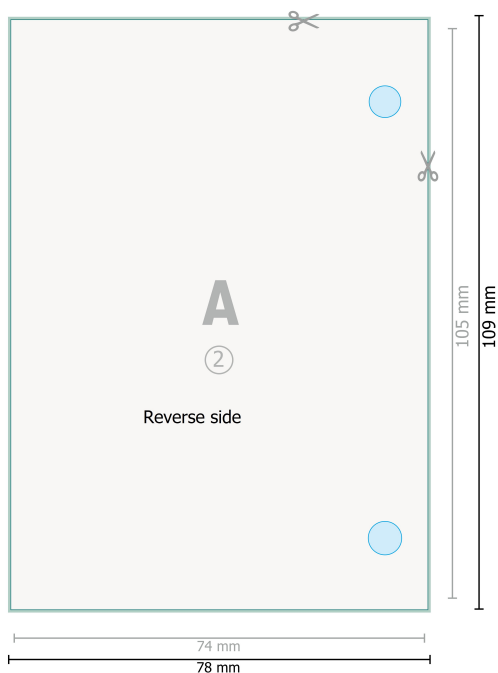

Premium Notepads, A7, both sides

 Optional drilled holes

Dataformat (incl. 2 mm bleed):

7,8 x 10,9 cm

bleed:

2 mm

Trimmed size:

7,4 x 10,5 cm

Safety margin:

4 mm

Maintaining space between the text/information and the edge of the trimmed format prevents undesirable cuts.

Explanation of symbols

 Bleed

 Reading direction

 Trimmed size

 Data format

Please note:

Allow for trim allowance and safety margin according to instructions.

Arrange background graphics, images or graphics up to the edge of the data format.

Tolerances may occur during production due to cutting, punching and folding processes.