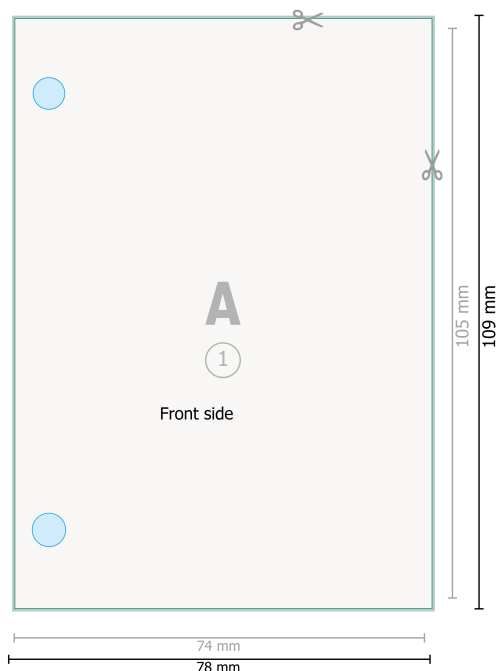

Premium Notepads, A7, both sides

 Optional drilled holes

Dataformat (incl. 2 mm bleed):

7,8 x 10,9 cm

bleed:

2 mm

Trimmed size:

7,4 x 10,5 cm

Safety margin:

4 mm

Maintaining space between the text/information and the edge of the trimmed format prevents undesirable cuts.

Explanation of symbols

 Bleed

 Reading direction

 Trimmed size

 Data format

Please note:

Allow for trim allowance and safety margin according to instructions.

Arrange background graphics, images or graphics up to the edge of the data format.

Tolerances may occur during production due to cutting, punching and folding processes.