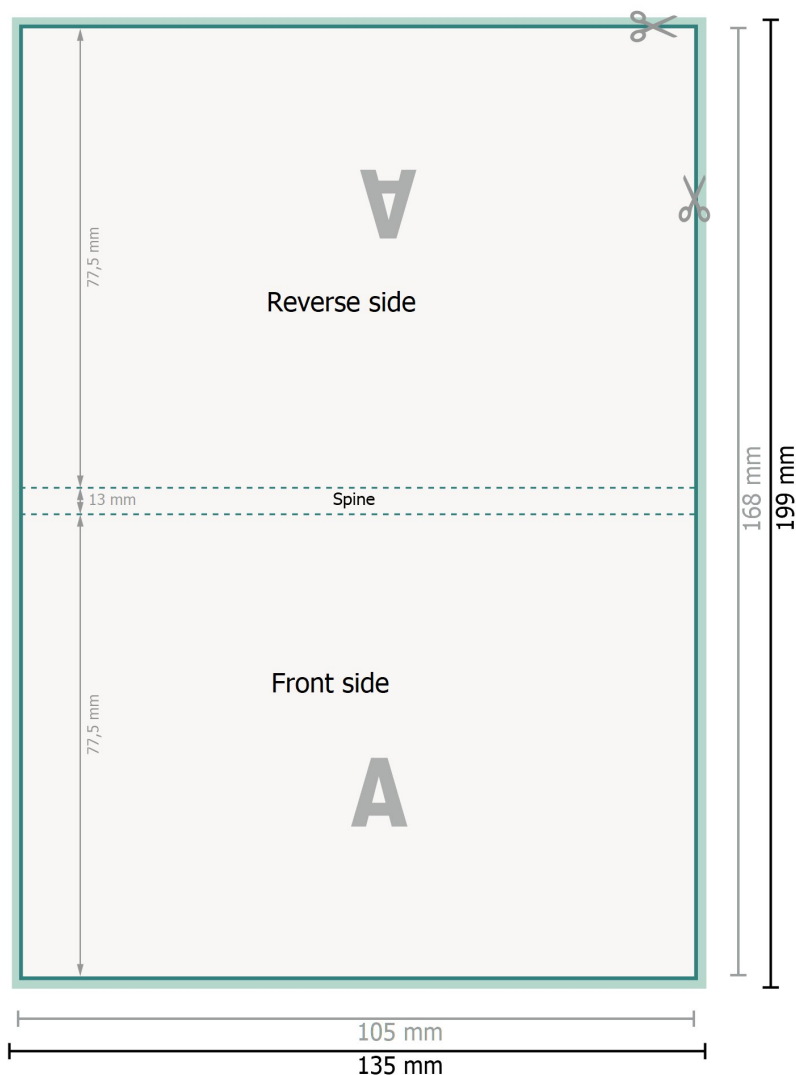

Sets of sticky notes, 4/0  
Solid board laminated, glossy

**Dataformat (incl. 15 mm bleed):**  
13,5 x 19,9 cm

**bleed:**  
15 mm

**Trimmed size (closed):**  
10,5 x 7,8 cm

**Safety margin:**  
4 mm  
Maintaining space between the text/information and the edge of the trimmed format prevents undesirable cuts.

### Explanation of symbols

-  Bleed
-  Reading direction
-  Trimmed size
-  Data format
-  We will cut/perforate your product here
-  Creasing/Folding

### Please note:

Allow for trim allowance and safety margin according to instructions.

Arrange background graphics, images or graphics up to the edge of the data format.

Tolerances may occur during production due to cutting, punching and folding processes.