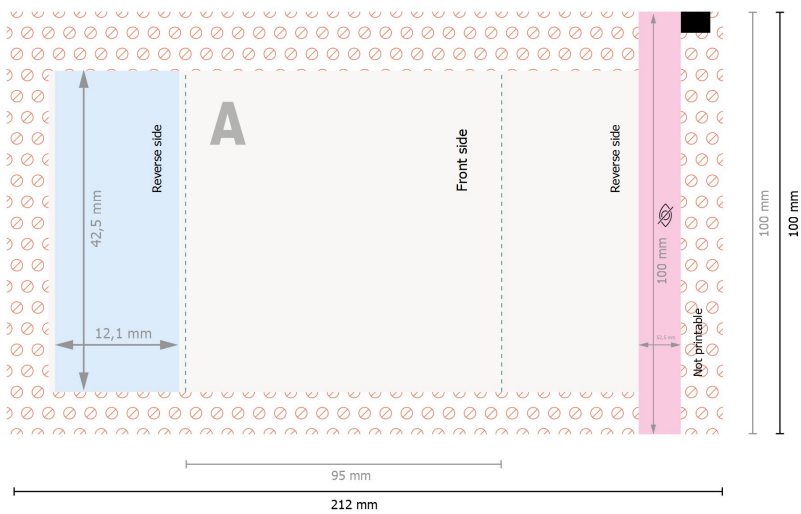

Lindt Lindor pralines

Lindt pralines, Lindt

**Data format:**

21,2 x 10 cm

**Trimmed size (closed):**

7,5 x 10 cm

**Safety margin:**

4 mm

Maintaining space between the text/information and the edge of the trimmed format prevents undesirable cuts.

**Explanation of symbols**

**A** Reading direction

— Trimmed size

— Data format

⊘ Not printable

👁 invisible

**Please note:**

Allow for trim allowance and safety margin according to instructions.

Arrange background graphics, images or graphics up to the edge of the data format.

Tolerances may occur during production due to cutting, punching and folding processes.