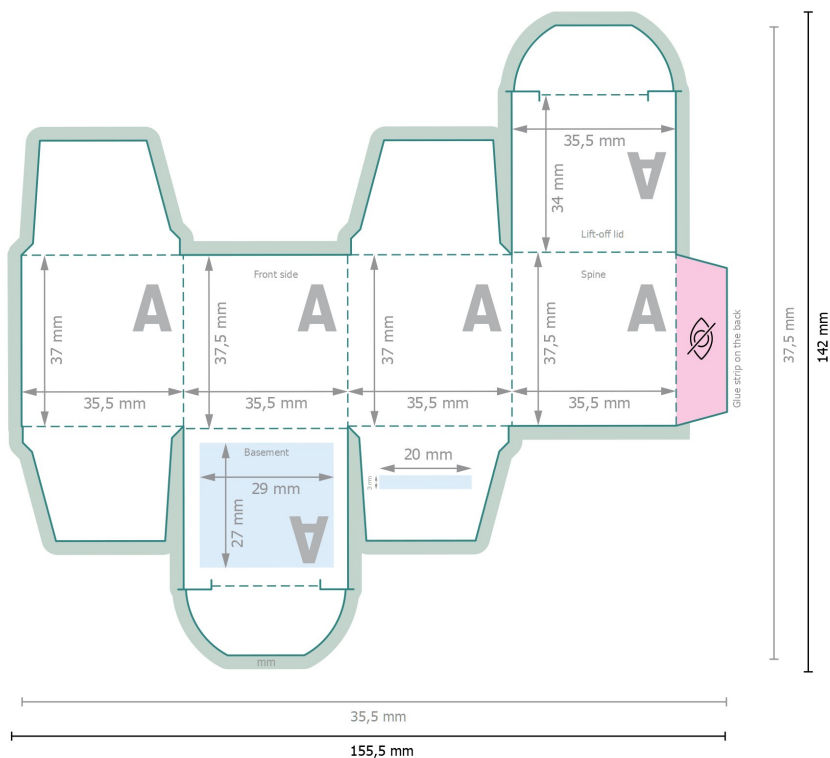

Mini promo-cube

Data format:
15,55 x 14,2 cm

Trimmed size (closed):
3,6 x 3,8 cm

Safety margin:
4 mm

Maintaining space between the text/information and the edge of the trimmed format prevents undesirable cuts.

■ Area for content information.

Explanation of symbols

-  Bleed
-  Reading direction
-  Trimmed size
-  Data format
-  invisible

Please note:

Allow for trim allowance and safety margin according to instructions.

Arrange background graphics, images or graphics up to the edge of the data format.

Tolerances may occur during production due to cutting, punching and folding processes.

Printing data: Instructions and templates can be found under the menu item *Printing data* at www.onlineprinters.co.uk