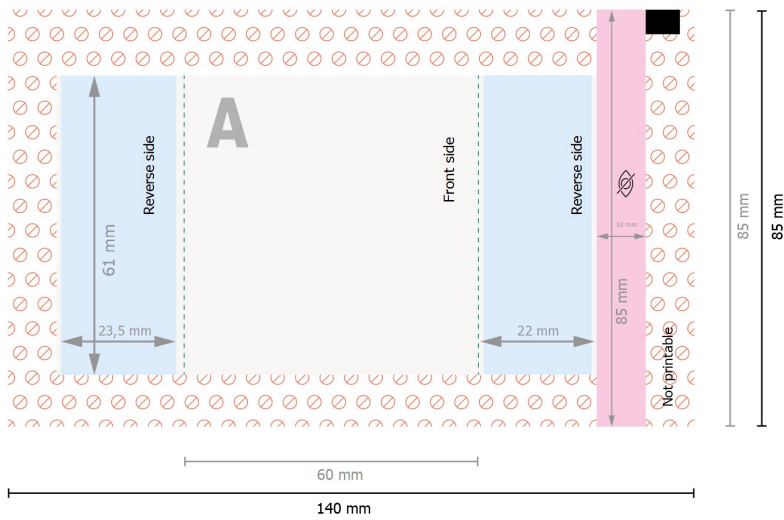

Tic tac in paper bag

Data format:

14 x 8,5 cm

Trimmed size (closed):

6 x 8,5 cm

Safety margin:

4 mm

Maintaining space between the text/information and the edge of the trimmed format prevents undesirable cuts.

Explanation of symbols

A Reading direction

— Trimmed size

— Data format

⊘ Not printable

👁 invisible

Please note:

Allow for trim allowance and safety margin according to instructions.

Arrange background graphics, images or graphics up to the edge of the data format.

Tolerances may occur during production due to cutting, punching and folding processes.

Printing data: Instructions and templates can be found under the menu item *Printing data* at www.onlineprinters.co.uk