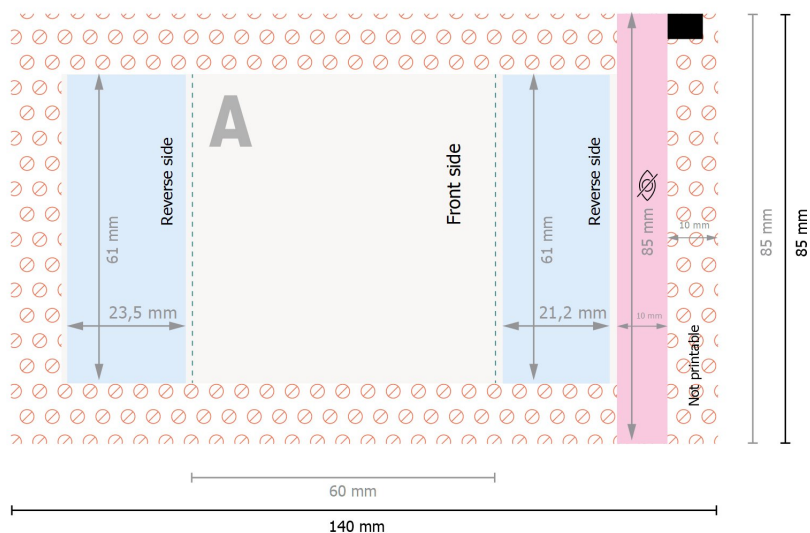

Mini HITSCHIES chewy candy sour mix in paper bag

■ Area for content information.

Data format:

14 x 8,5 cm

Trimmed size (closed):

6 x 8,5 cm

Safety margin:

4 mm

Maintaining space between the text/information and the edge of the trimmed format prevents undesirable cuts.

Explanation of symbols

A Reading direction

— Trimmed size

— Data format

⊘ Not printable

👁 invisible

Please note:

Allow for trim allowance and safety margin according to instructions.

Arrange background graphics, images or graphics up to the edge of the data format.

Tolerances may occur during production due to cutting, punching and folding processes.