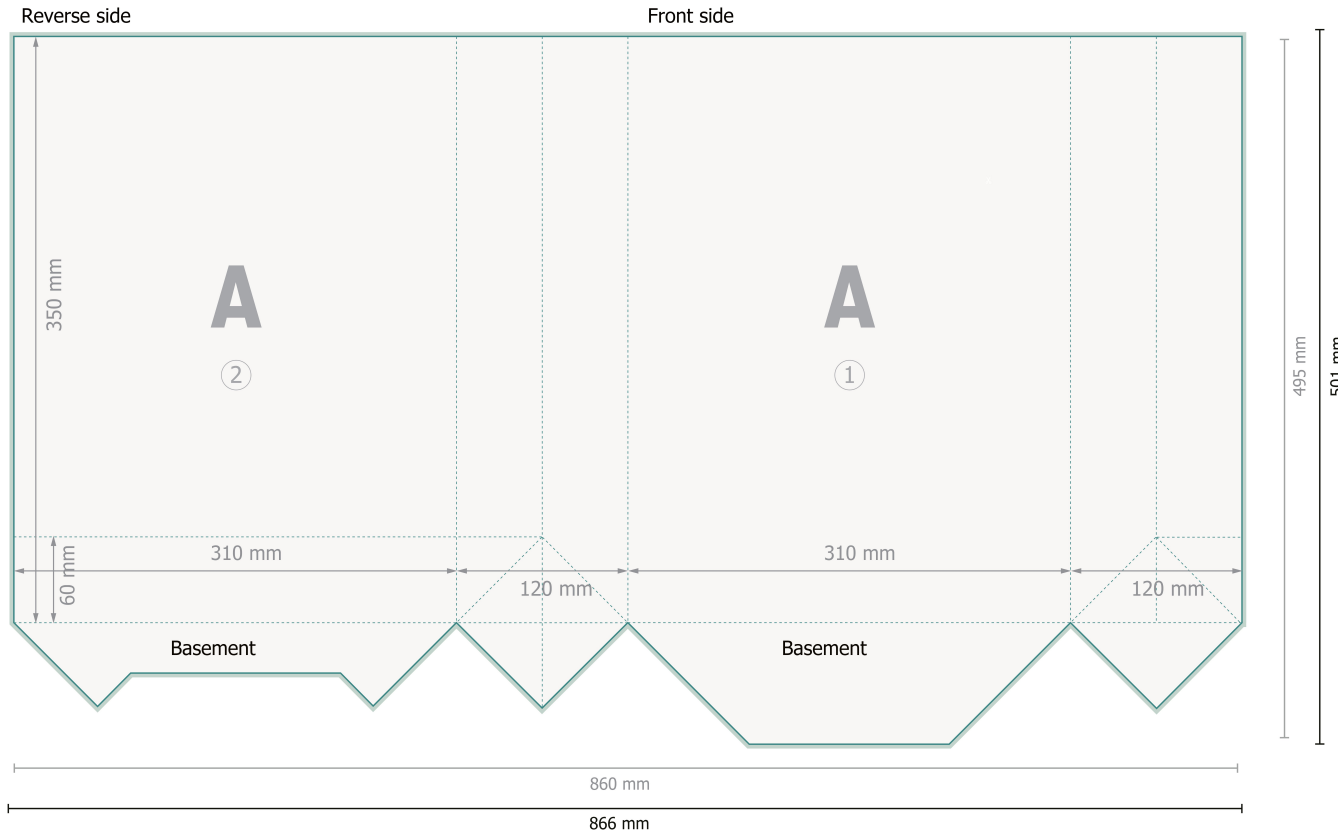

STANDARD twisted handle bags, 31 x 41 x 12 cm

Dataformat (incl. 3 mm bleed):

86,6 x 50,1 cm

Trimmed size:

86 x 49,5 cm

Trimmed size (closed):

31 x 41 cm

Safety margin:

5 mm

Maintaining space between the text/information and the edge of the trimmed format prevents undesirable cuts.

Please remove the die line from the download template before generating your printfiles.
Please provide a second file (view file) to specify the position of the die line.

Explanation of symbols

 Bleed

 Reading direction

 Trimmed size

 Data format

Please note:

Allow for trim allowance and safety margin according to instructions.

Arrange background graphics, images or graphics up to the edge of the data format.

Tolerances may occur during production due to cutting, punching and folding processes.

Printing data: Instructions and templates can be found under the menu item *Printing data* at www.onlineprinters.co.uk