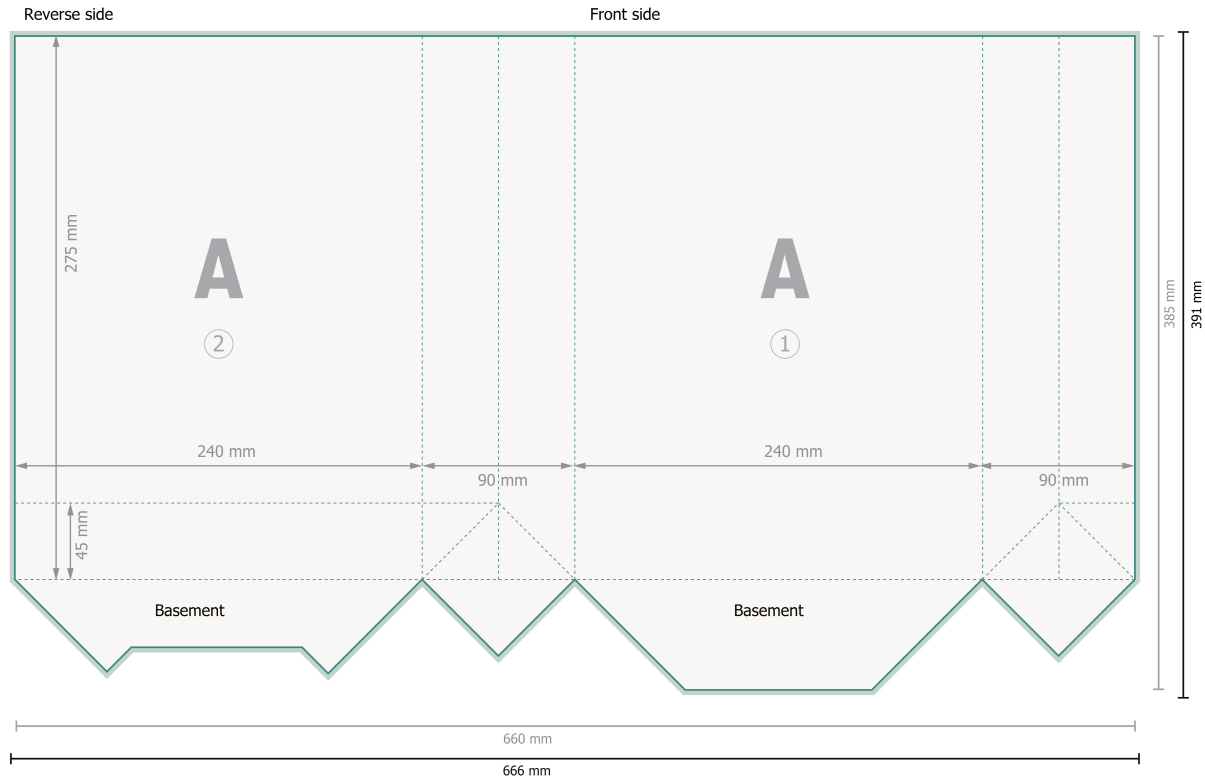

STANDARD twisted handle bags, 24 x 32 x 9 cm

Dataformat (incl. 3 mm bleed):

66,6 x 39,1 cm

Trimmed size:

66 x 38,5 cm

Trimmed size (closed):

24 x 32 cm

Safety margin:

5 mm

Maintaining space between the text/information and the edge of the trimmed format prevents undesirable cuts.

Please remove the die line from the download template before generating your printfiles.
Please provide a second file (view file) to specify the position of the die line.

Please note:

Allow for trim allowance and safety margin according to instructions.

Arrange background graphics, images or graphics up to the edge of the data format.

Tolerances may occur during production due to cutting, punching and folding processes.