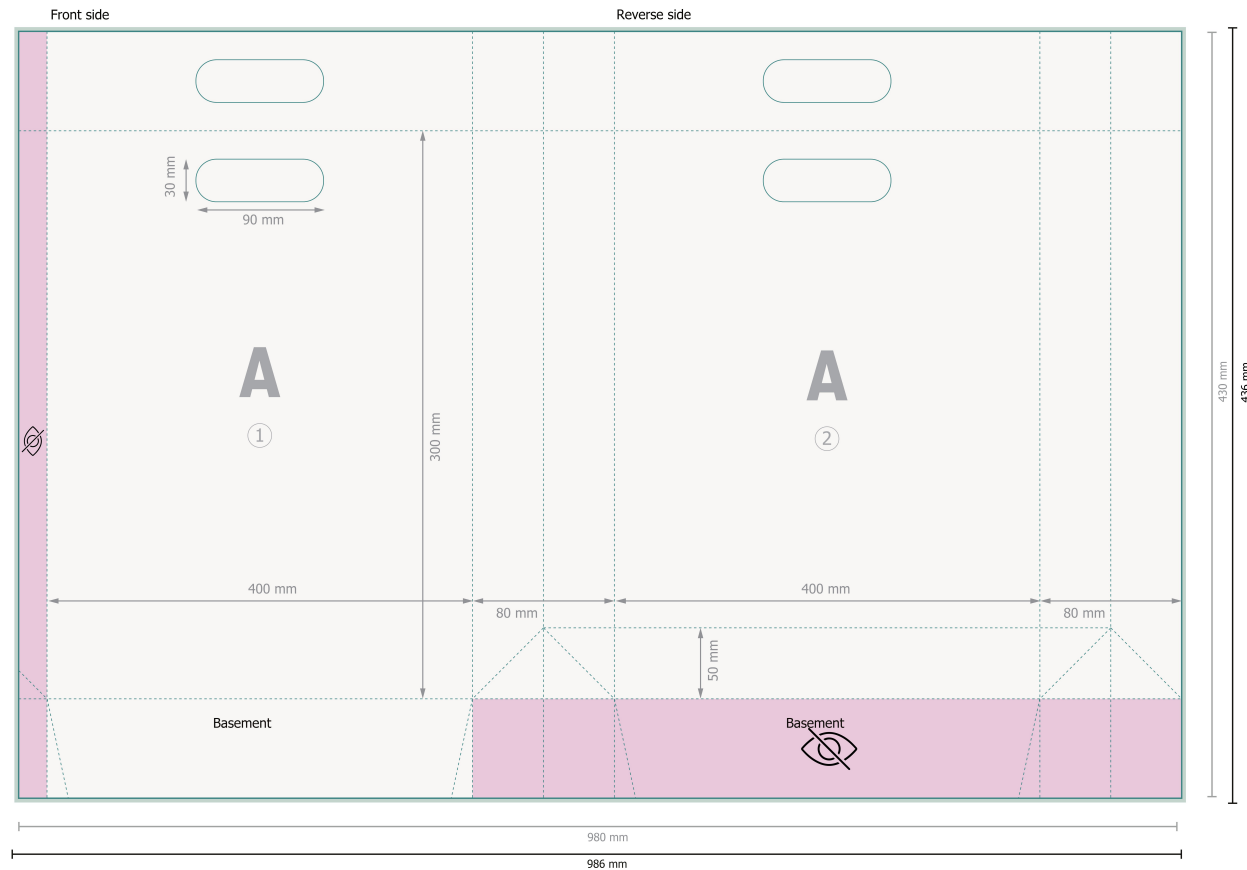

Nat. paper die cut handle bags, 40 x 30 x 8 cm,

Please remove the die line from the download template before generating your printfiles.
Please provide a second file (view file) to specify the position of the die line.

Please note:

Allow for trim allowance and safety margin according to instructions.

Arrange background graphics, images or graphics up to the edge of the data format.

Tolerances may occur during production due to cutting, punching and folding processes.

Printing data: Instructions and templates can be found under the menu item *Printing data* at www.onlineprinters.co.uk

Dataformat (incl. 3 mm bleed):

98,6 x 43,6 cm

Trimmed size:

98 x 43 cm

Trimmed size (closed):

40 x 30 cm

Safety margin:

5 mm

Maintaining space between the text/information and the edge of the trimmed format prevents undesirable cuts.

Explanation of symbols

 Bleed

 Reading direction

 Trimmed size