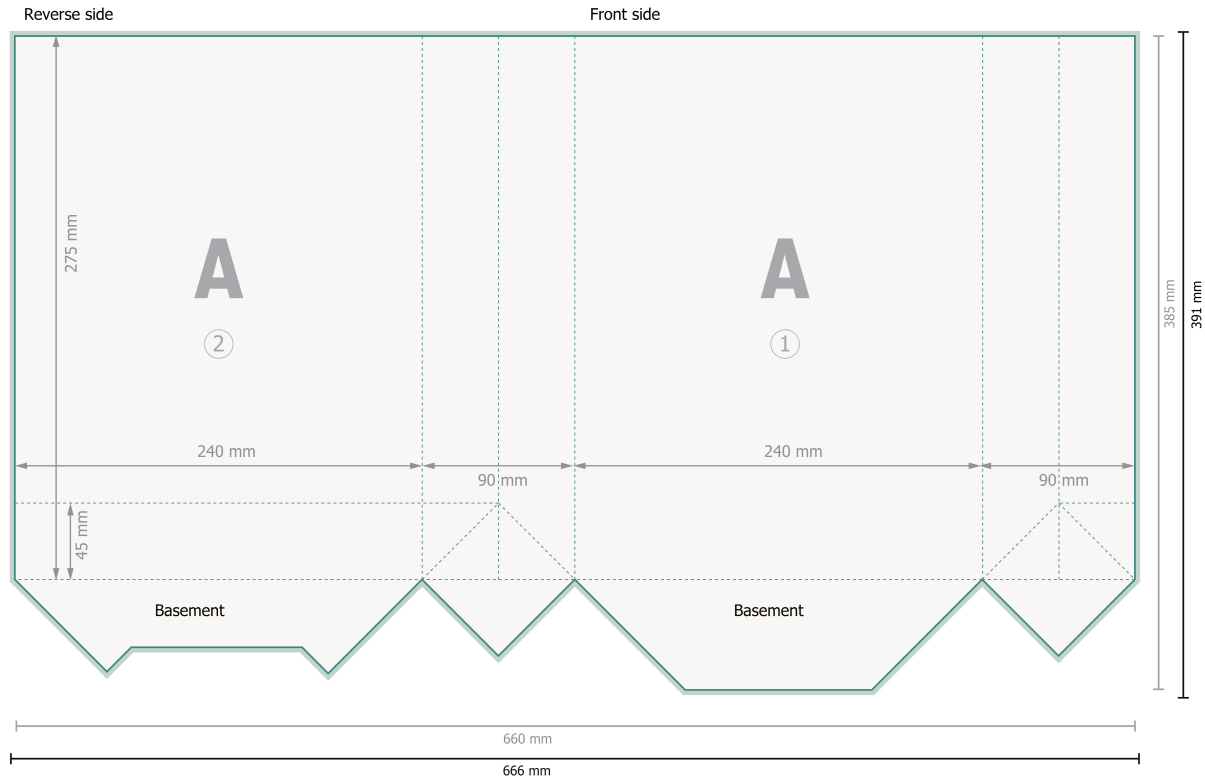

# CLASSIC twisted handle bags, 24 x 32 x 9 cm

**Dataformat (incl. 3 mm bleed):**

66,6 x 39,1 cm

**Trimmed size:**

66 x 38,5 cm

**Trimmed size (closed):**

24 x 32 cm

**Safety margin:**

5 mm

Maintaining space between the text/information and the edge of the trimmed format prevents undesirable cuts.

Please remove the die line from the download template before generating your printfiles.  
Please provide a second file (view file) to specify the position of the die line.

**Please note:**

Allow for trim allowance and safety margin according to instructions.

Arrange background graphics, images or graphics up to the edge of the data format.

Tolerances may occur during production due to cutting, punching and folding processes.

 Trimmed size

 Data format