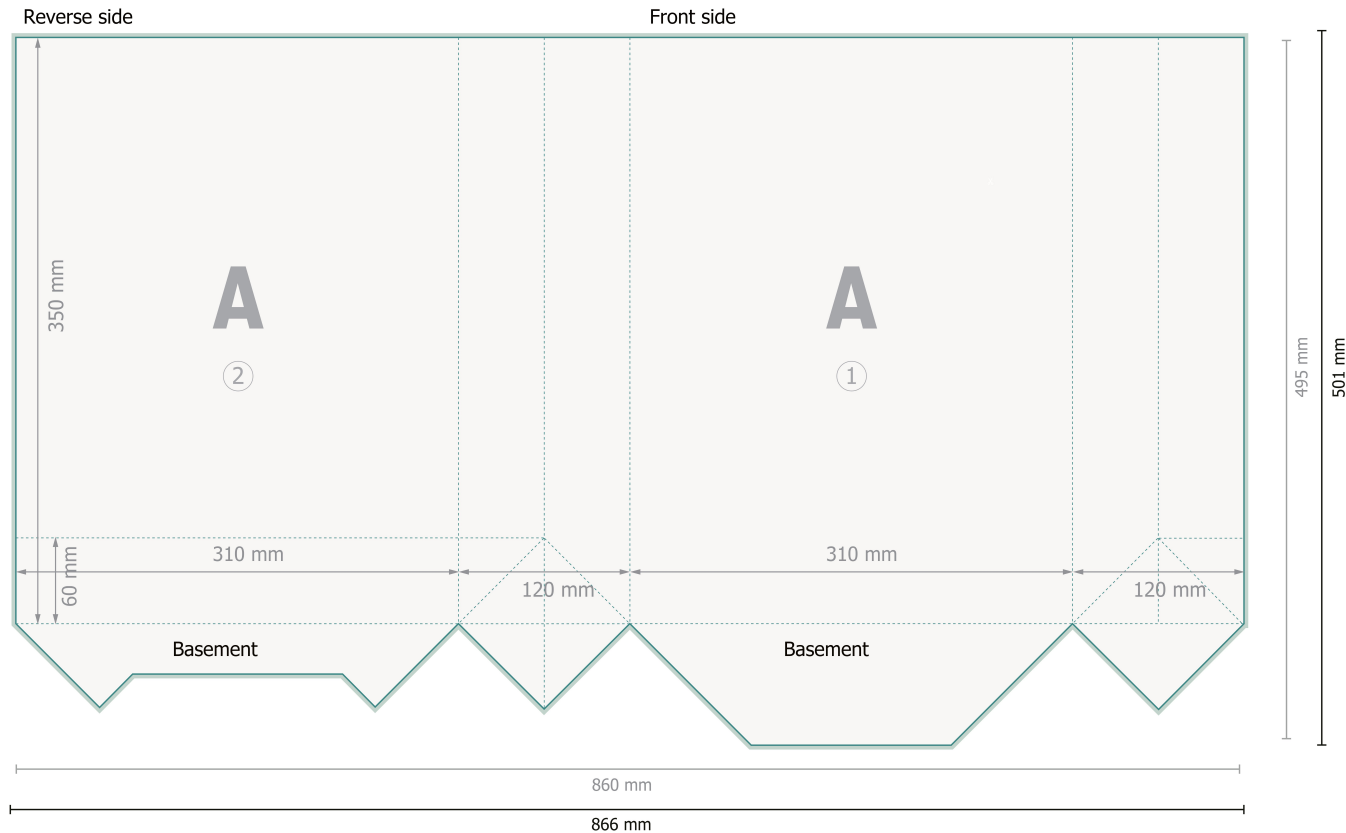

CLASSIC twisted handle bags, 31 x 41 x 12 cm

Dataformat (incl. 3 mm bleed):

86,6 x 50,1 cm

Trimmed size:

86 x 49,5 cm

Trimmed size (closed):

31 x 41 cm

Safety margin:

5 mm

Maintaining space between the text/information and the edge of the trimmed format prevents undesirable cuts.

Please remove the die line from the download template before generating your printfiles.
Please provide a second file (view file) to specify the position of the die line.

Please note:

Allow for trim allowance and safety margin according to instructions.

Arrange background graphics, images or graphics up to the edge of the data format.

Tolerances may occur during production due to cutting, punching and folding processes.

Printing data: Instructions and templates can be found under the menu item *Printing data* at www.onlineprinters.co.uk

Explanation of symbols

 Bleed

 Reading direction

 Trimmed size

 Data format