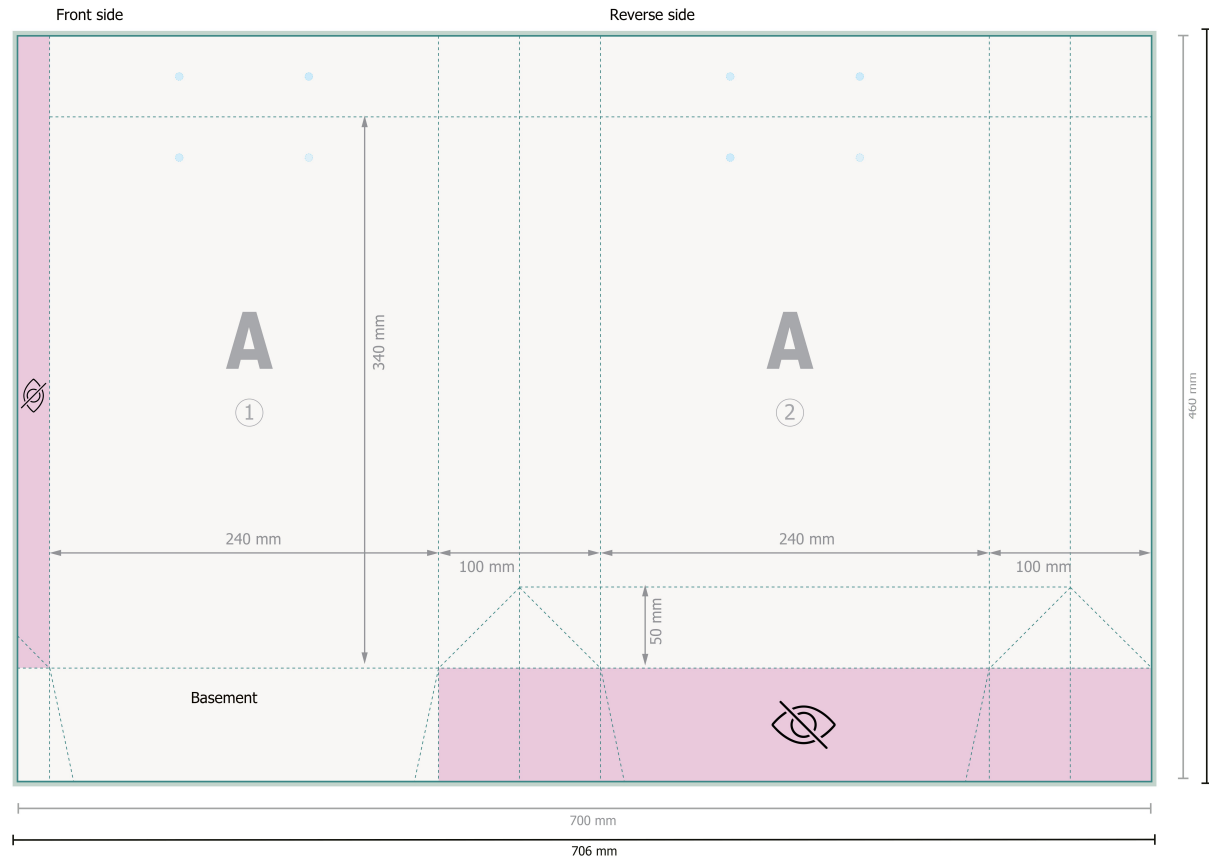

Natural paper rope handle bag, 24 x 34 x 10 cm

Please remove the die line from the download template before generating your printfiles.
Please provide a second file (view file) to specify the position of the die line.

Dataformat (incl. 3 mm bleed):

70,6 x 46,6 cm

Trimmed size:

70 x 46 cm

Trimmed size (closed):

24 x 34 cm

Safety margin:

5 mm

Maintaining space between the text/information and the edge of the trimmed format prevents undesirable cuts.

Explanation of symbols

 Bleed

 Reading direction

 Trimmed size

 Data format

 invisible

Please note:

Allow for trim allowance and safety margin according to instructions.

Arrange background graphics, images or graphics up to the edge of the data format.

Tolerances may occur during production due to cutting, punching and folding processes.