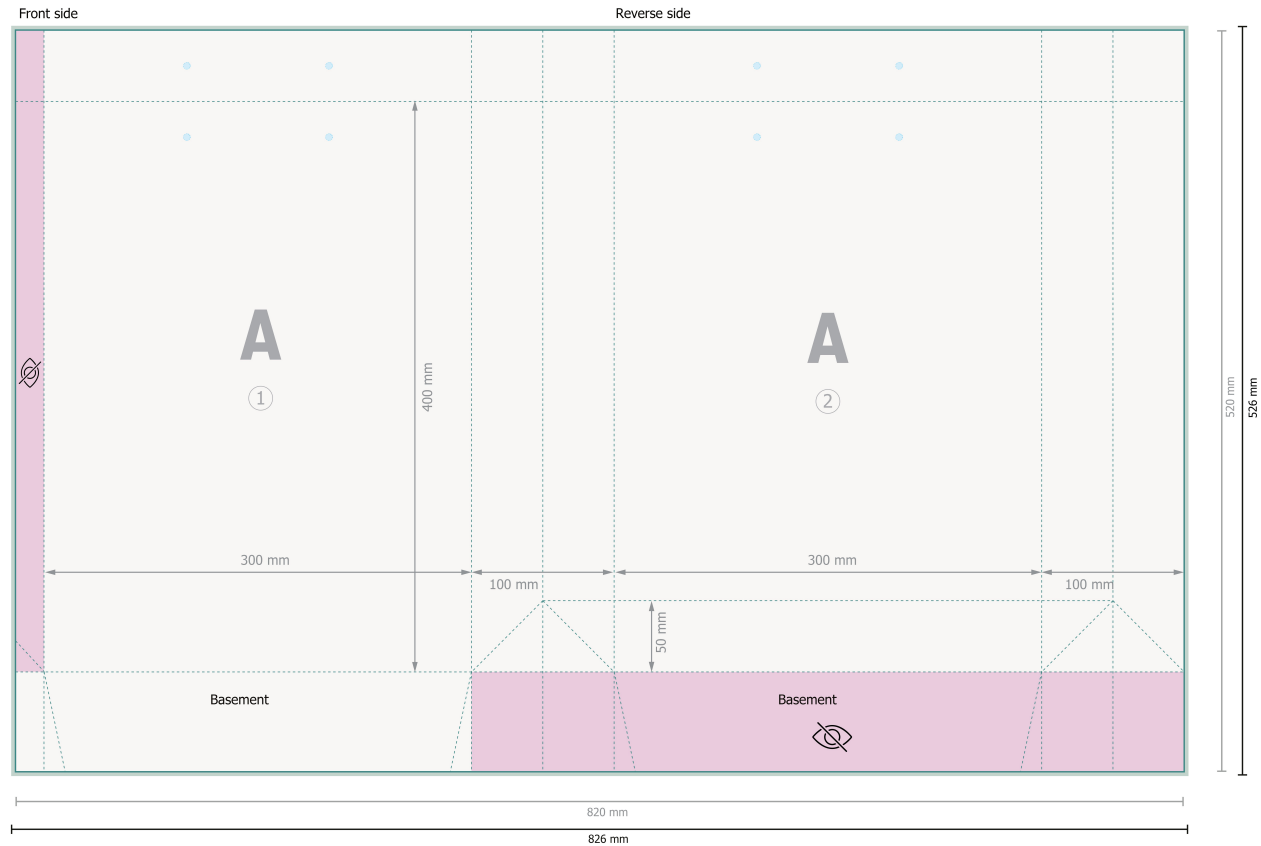

CLASSIC rope handle bags, 30 x 40 x 10 cm

Please remove the die line from the download template before generating your printfiles.
Please provide a second file (view file) to specify the position of the die line.

Dataformat (incl. 3 mm bleed):

82,6 x 52,6 cm

Trimmed size:

82 x 52 cm

Trimmed size (closed):

30 x 40 cm

Safety margin:

5 mm

Maintaining space between the text/information and the edge of the trimmed format prevents undesirable cuts.

Explanation of symbols

 Bleed

 Reading direction

 Trimmed size

 Data format

 invisible

Please note:

Allow for trim allowance and safety margin according to instructions.

Arrange background graphics, images or graphics up to the edge of the data format.

Tolerances may occur during production due to cutting, punching and folding processes.