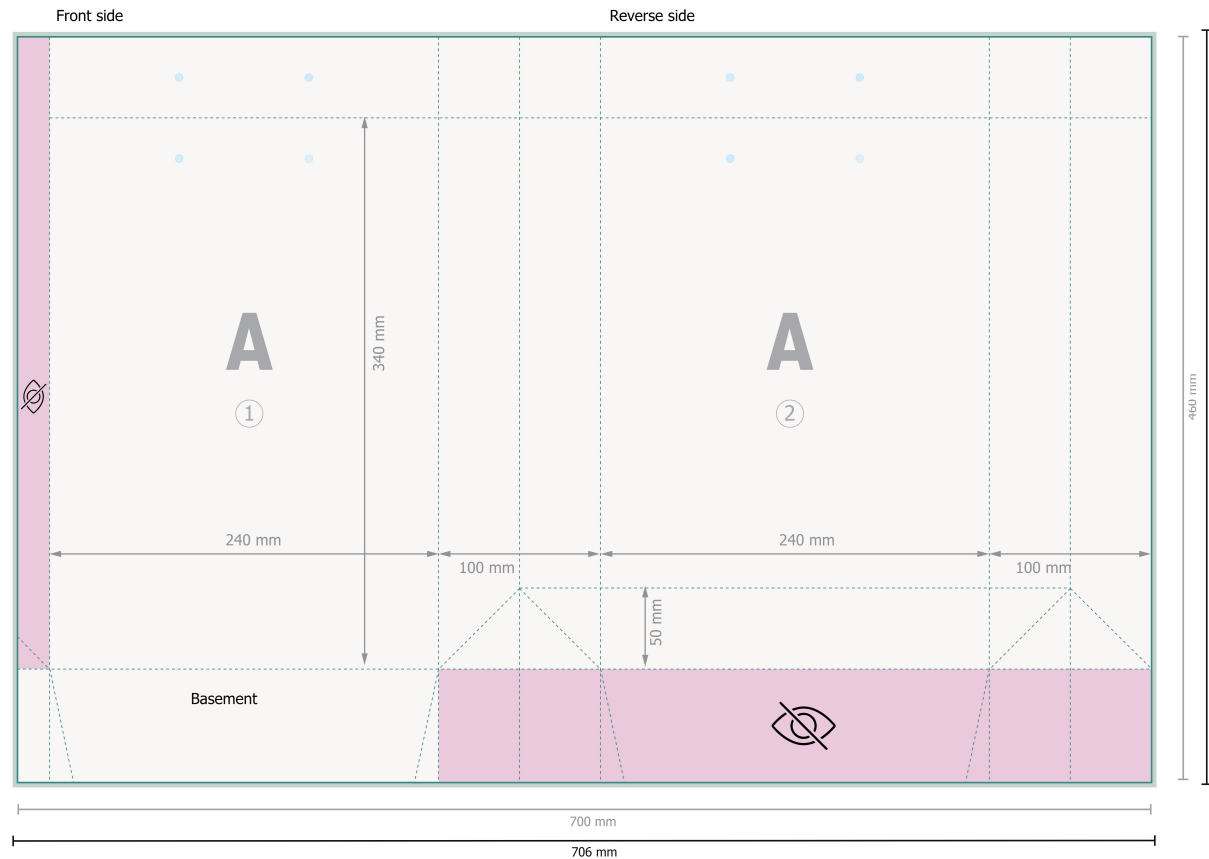

CLASSIC rope handle bags, 24 x 34 x 10 cm

Please remove the die line from the download template before generating your printfiles.
Please provide a second file (view file) to specify the position of the die line.

Dataformat (incl. 3 mm bleed):

70,6 x 46,6 cm

Trimmed size:

70 x 46 cm

Trimmed size (closed):

24 x 34 cm

Safety margin:

5 mm

Maintaining space between the text/information and the edge of the trimmed format prevents undesirable cuts.

Explanation of symbols

 Bleed

 Reading direction

 Trimmed size

 Data format

 invisible

Please note:

Allow for trim allowance and safety margin according to instructions.

Arrange background graphics, images or graphics up to the edge of the data format.

Tolerances may occur during production due to cutting, punching and folding processes.