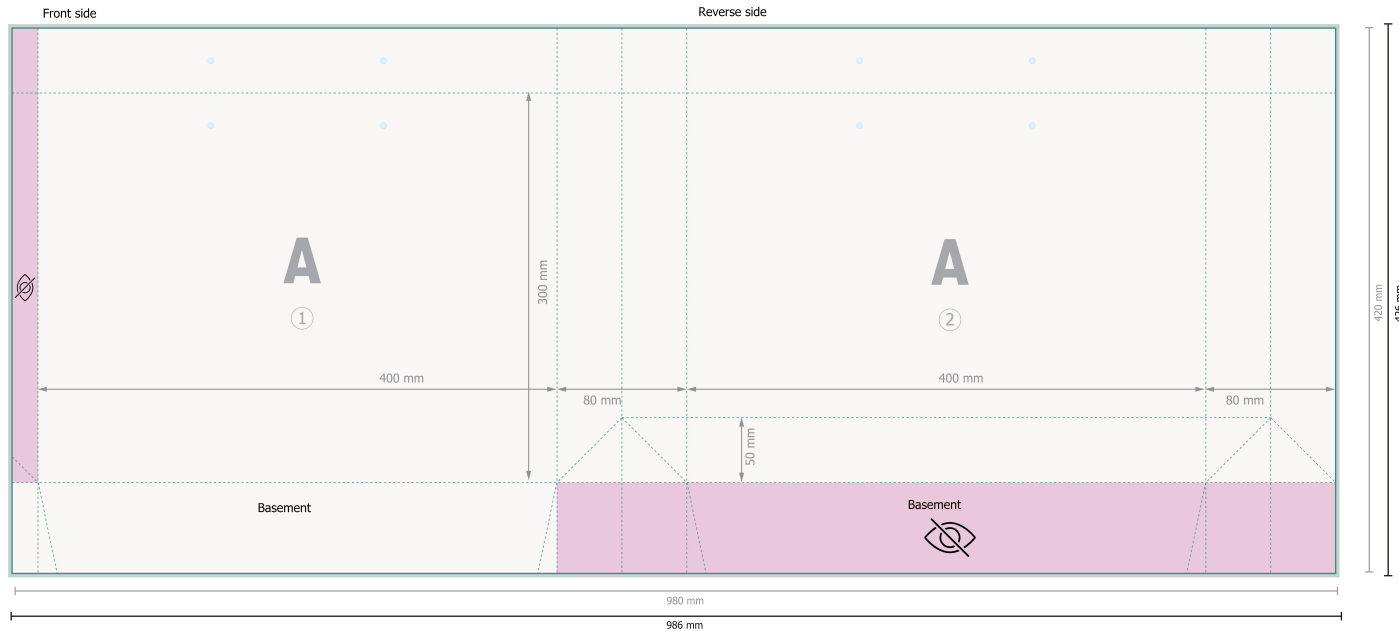

Natural paper rope handle bag, 40 x 30 x 8 cm

Dataformat (incl. 3 mm bleed):

98,6 x 42,6 cm

Trimmed size:

98 x 42 cm

Trimmed size (closed):

40 x 30 cm

Safety margin:

5 mm

Maintaining space between the text/information and the edge of the trimmed format prevents undesirable cuts.

Please remove the die line from the download template before generating your printfiles.
Please provide a second file (view file) to specify the position of the die line.

Explanation of symbols

 Bleed

 Reading direction

 Trimmed size

 Data format

 invisible

Please note:

Allow for trim allowance and safety margin according to instructions.

Arrange background graphics, images or graphics up to the edge of the data format.

Tolerances may occur during production due to cutting, punching and folding processes.

Printing data: Instructions and templates can be found under the menu item *Printing data* at www.onlineprinters.co.uk