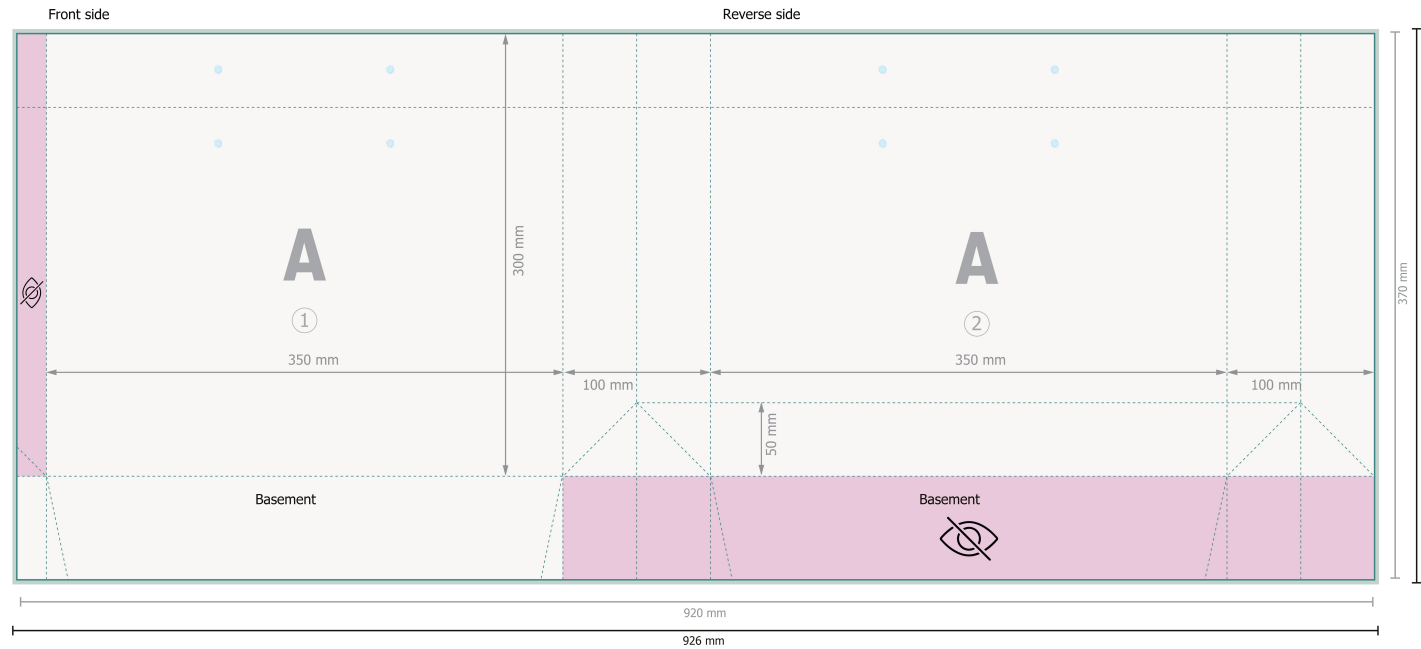

CLASSIC rope handle bags, 35 x 25 x 10 cm

Dataformat (incl. 3 mm bleed):

92,6 x 37,6 cm

Trimmed size:

92 x 37 cm

Trimmed size (closed):

35 x 25 cm

Safety margin:

5 mm

Maintaining space between the text/information and the edge of the trimmed format prevents undesirable cuts.

Please remove the die line from the download template before generating your printfiles.
Please provide a second file (view file) to specify the position of the die line.

Explanation of symbols

 Bleed

 Reading direction

 Trimmed size

 Data format

 invisible

Please note:

Allow for trim allowance and safety margin according to instructions.

Arrange background graphics, images or graphics up to the edge of the data format.

Tolerances may occur during production due to cutting, punching and folding processes.

Printing data: Instructions and templates can be found under the menu item *Printing data* at www.onlineprinters.co.uk