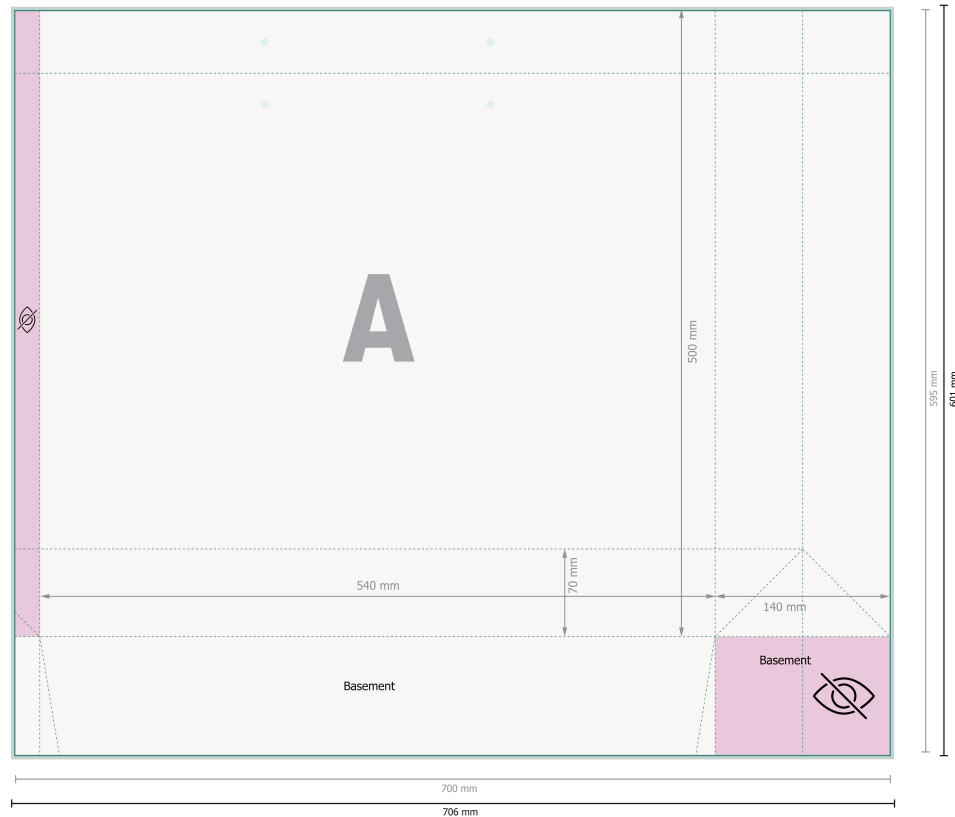

CLASSIC rope handle bags, 54 x 45 x 14 cm

Please remove the die line from the download template before generating your printfiles. Please provide a second file (view file) to specify the position of the die line.

Please note:

Allow for trim allowance and safety margin according to instructions.

Arrange background graphics, images or graphics up to the edge of the data format.

Tolerances may occur during production due to cutting, punching and folding processes.

Printing data: Instructions and templates can be found under the menu item *Printing data* at www.onlineprinters.co.uk

Dataformat (incl. 3 mm bleed):

70,6 x 60,1 cm

Trimmed size:

70 x 59,5 cm

Trimmed size (closed):

54 x 45 cm

Safety margin:

5 mm

Maintaining space between the text/information and the edge of the trimmed format prevents undesirable cuts.

Explanation of symbols

 Bleed

 Reading direction

 Trimmed size