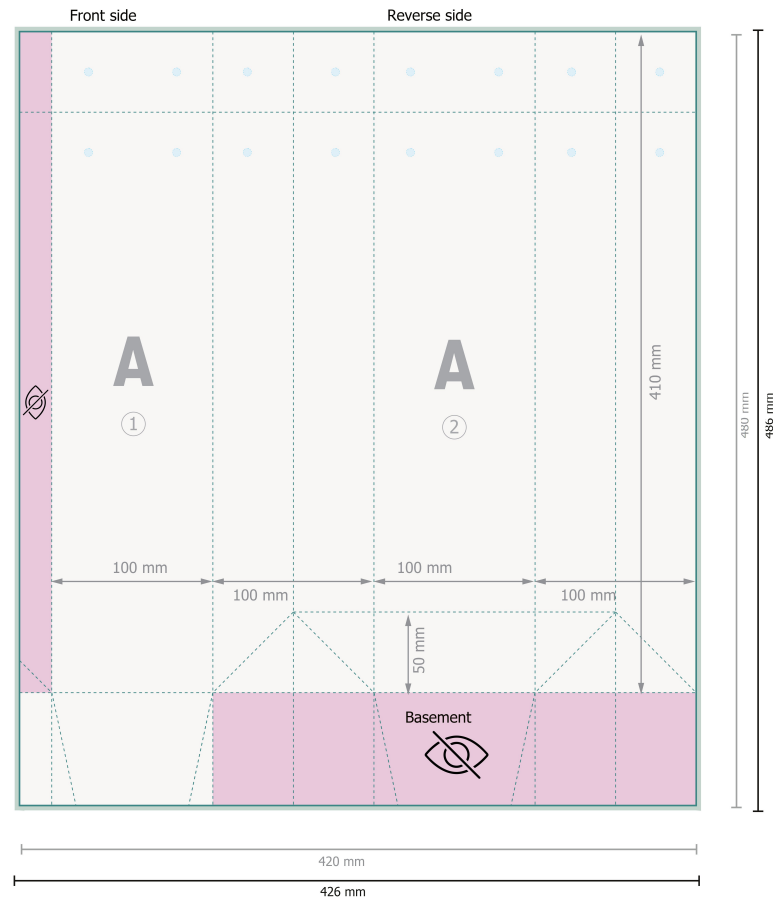

CLASSIC rope handle bags, 10 x 36 x 10 cm

Please remove the die line from the download template before generating your printfiles.
Please provide a second file (view file) to specify the position of the die line.

Please note:

Allow for trim allowance and safety margin according to instructions.

Arrange background graphics, images or graphics up to the edge of the data format.

Tolerances may occur during production due to cutting, punching and folding processes.

Printing data: Instructions and templates can be found under the menu item *Printing data* at www.onlineprinters.co.uk

Dataformat (incl. 3 mm bleed):

42,6 x 48,6 cm

Trimmed size:

42 x 48 cm

Trimmed size (closed):

10 x 36 cm

Safety margin:

5 mm

Maintaining space between the text/information and the edge of the trimmed format prevents undesirable cuts.

Explanation of symbols

Bleed

Reading direction

Trimmed size

Data format

invisible