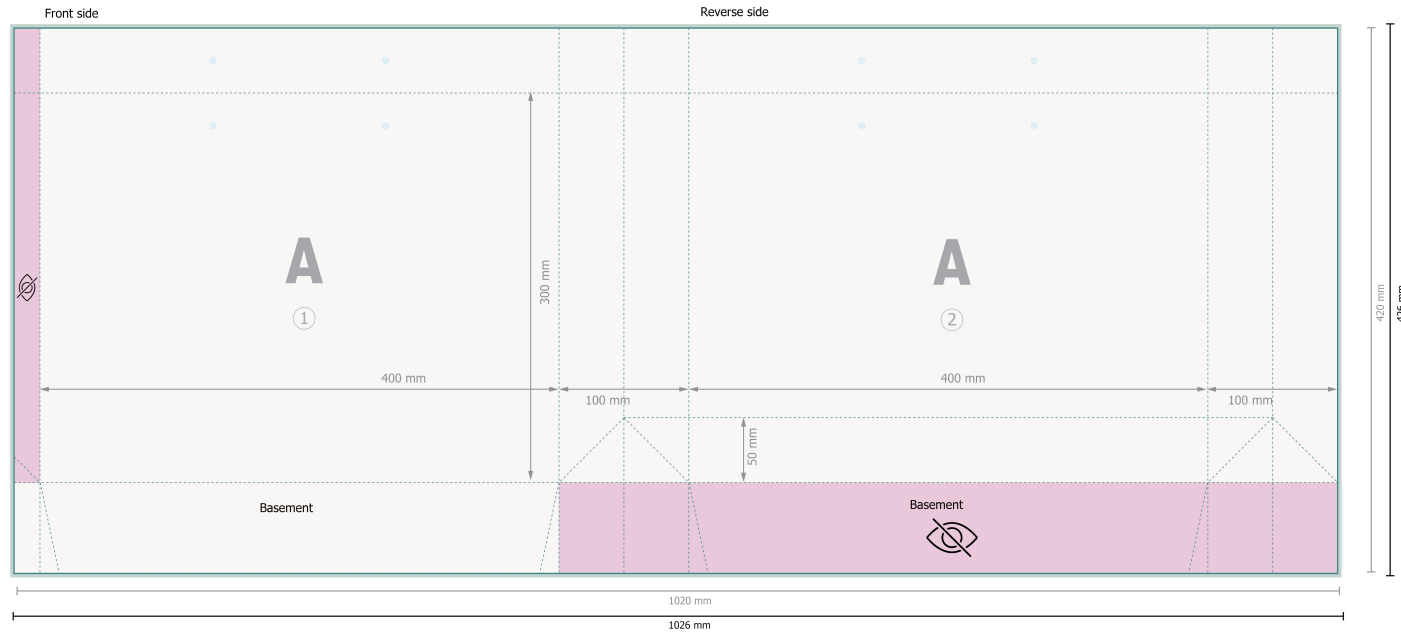

# Natural paper rope handle bag, 40 x 30 x 10 cm

**Dataformat (incl. 3 mm bleed):**

102,6 x 42,6 cm

**Trimmed size:**

102 x 42 cm

**Trimmed size (closed):**

40 x 30 cm

**Safety margin:**

5 mm

Maintaining space between the text/information and the edge of the trimmed format prevents undesirable cuts.

Please remove the die line from the download template before generating your printfiles.  
Please provide a second file (view file) to specify the position of the die line.

**Explanation of symbols**

 Bleed

 Reading direction

 Trimmed size

 Data format

 invisible

**Please note:**

Allow for trim allowance and safety margin according to instructions.

Arrange background graphics, images or graphics up to the edge of the data format.

Tolerances may occur during production due to cutting, punching and folding processes.

Printing data: Instructions and templates can be found under the menu item *Printing data* at [www.onlineprinters.co.uk](http://www.onlineprinters.co.uk)