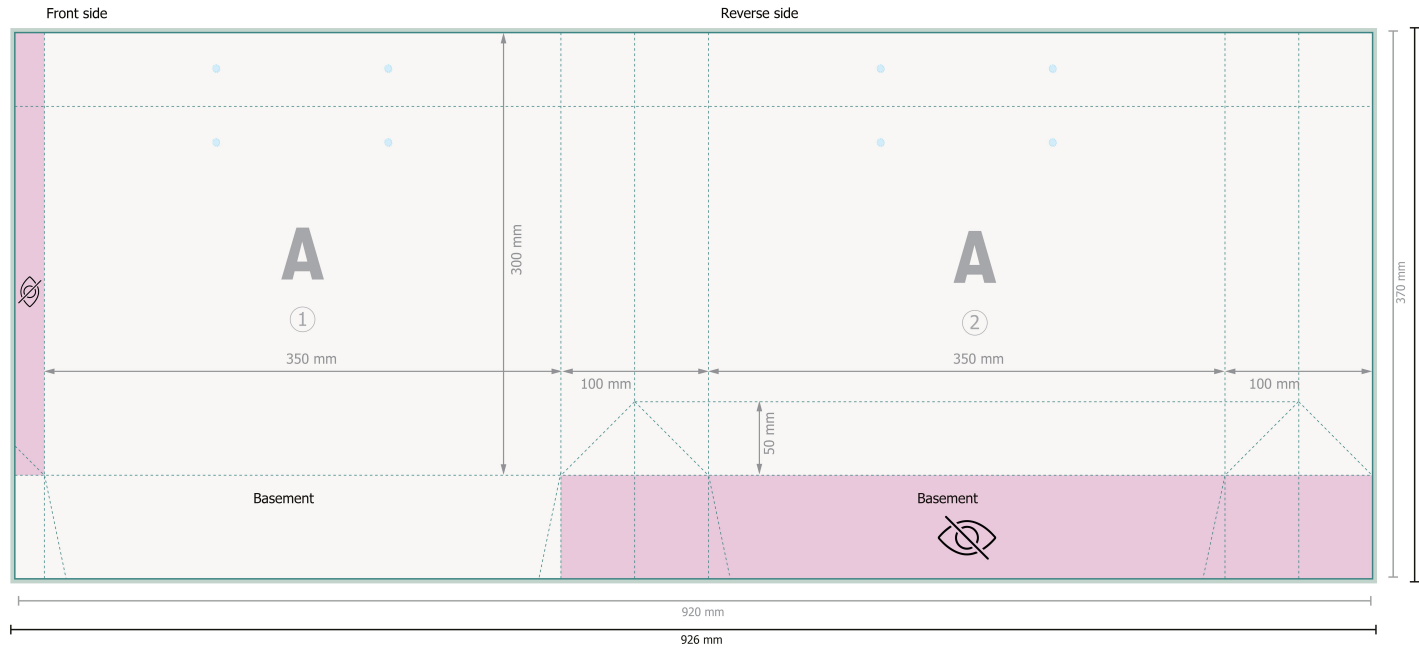

# Natural paper rope handle bag, 35 x 25 x 10 cm

**Dataformat (incl. 3 mm bleed):**

92,6 x 37,6 cm

**Trimmed size:**

92 x 37 cm

**Trimmed size (closed):**

35 x 25 cm

**Safety margin:**

5 mm

Maintaining space between the text/information and the edge of the trimmed format prevents undesirable cuts.

Please remove the die line from the download template before generating your printfiles.  
Please provide a second file (view file) to specify the position of the die line.

**Explanation of symbols**

 Bleed

 Reading direction

 Trimmed size

 Data format

 invisible

**Please note:**

Allow for trim allowance and safety margin according to instructions.

Arrange background graphics, images or graphics up to the edge of the data format.

Tolerances may occur during production due to cutting, punching and folding processes.

Printing data: Instructions and templates can be found under the menu item *Printing data* at [www.onlineprinters.co.uk](http://www.onlineprinters.co.uk)