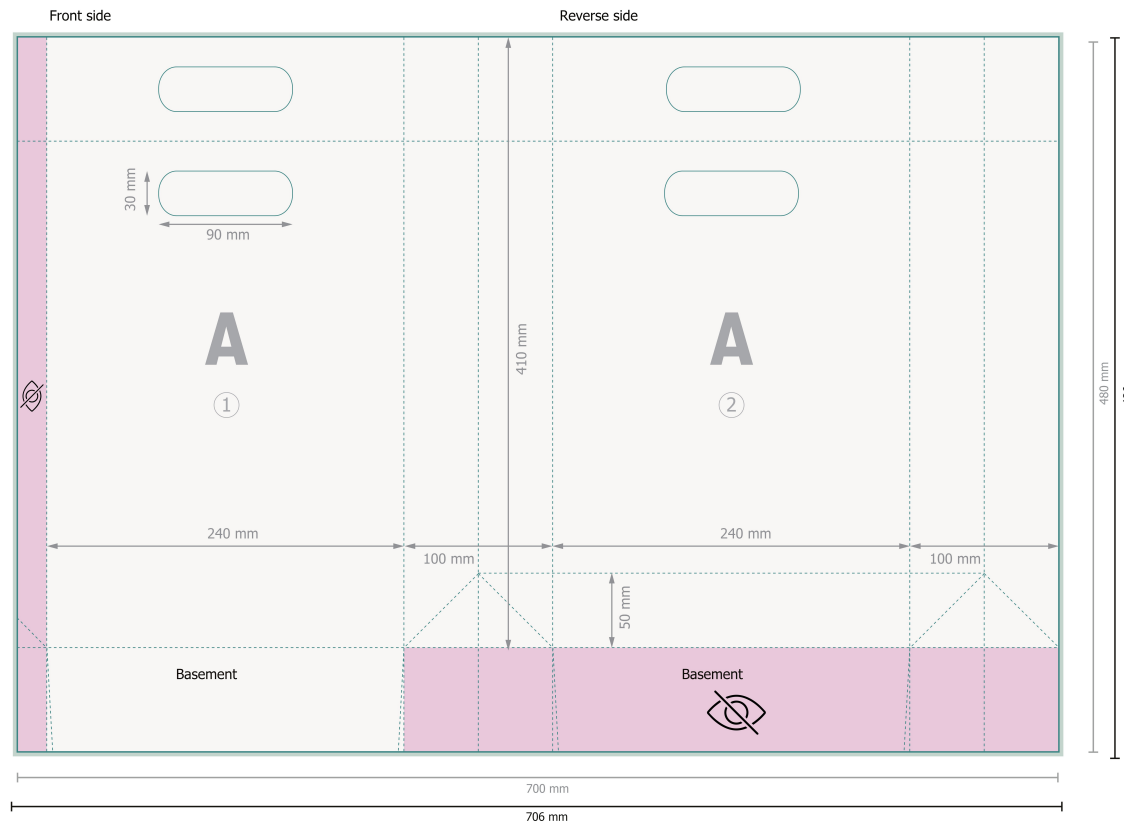

STANDARD paper bags with die cut handles, 24 x 34 x 10 cm

Dataformat (incl. 3 mm bleed):

70,6 x 48,6 cm

Trimmed size:

70 x 48 cm

Trimmed size (closed):

24 x 34 cm

Safety margin:

5 mm

Maintaining space between the text/information and the edge of the trimmed format prevents undesirable cuts.

Please remove the die line from the download template before generating your printfiles.
Please provide a second file (view file) to specify the position of the die line.

Explanation of symbols

 Bleed

 Reading direction

 Trimmed size

 Data format

 invisible

Please note:

Allow for trim allowance and safety margin according to instructions.

Arrange background graphics, images or graphics up to the edge of the data format.

Tolerances may occur during production due to cutting, punching and folding processes.

Printing data: Instructions and templates can be found under the menu item *Printing data* at www.onlineprinters.co.uk