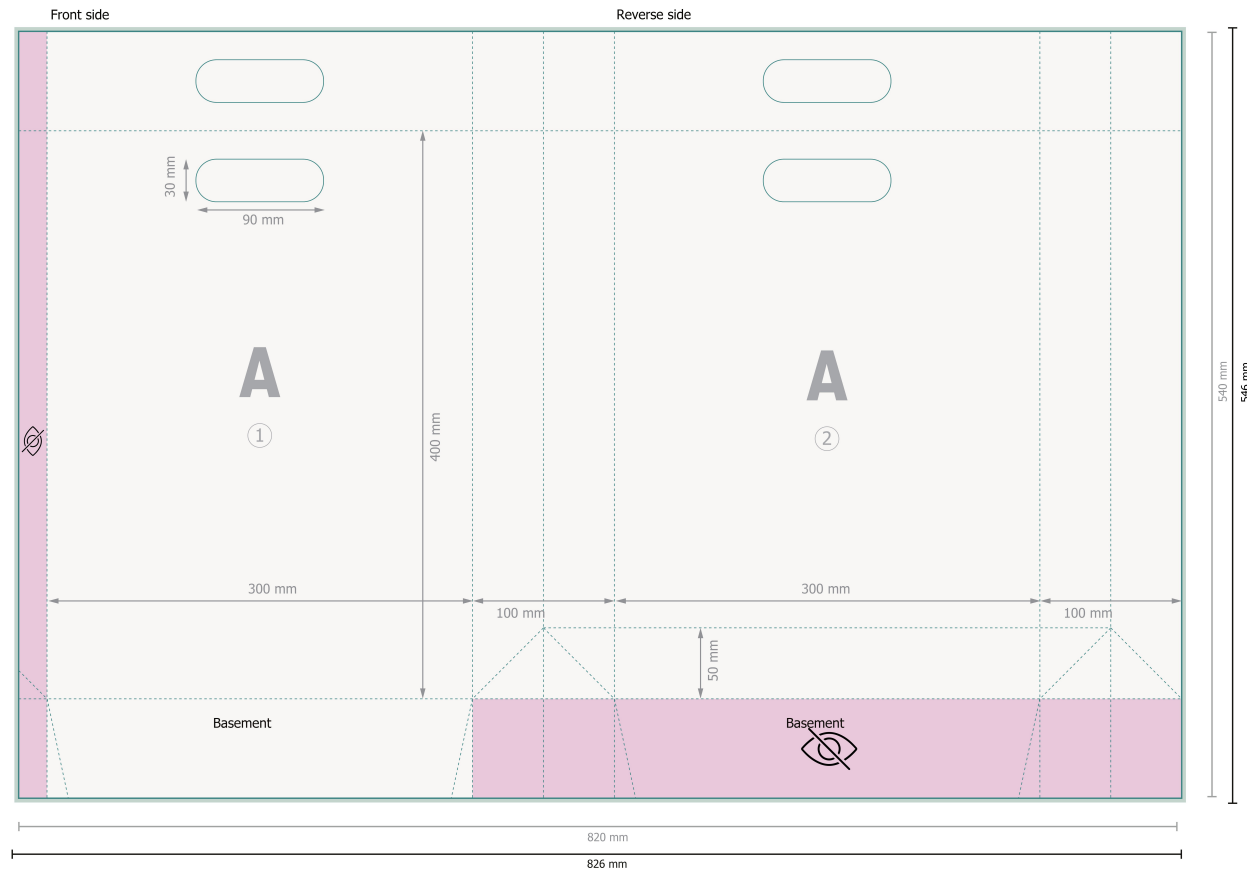

CLASSIC paper bags with die cut handles, 30 x 40 x 10 cm

Dataformat (incl. 3 mm bleed):

82,6 x 54,6 cm

Trimmed size:

82 x 54 cm

Trimmed size (closed):

30 x 40 cm

Safety margin:

5 mm

Maintaining space between the text/information and the edge of the trimmed format prevents undesirable cuts.

Please remove the die line from the download template before generating your printfiles.
Please provide a second file (view file) to specify the position of the die line.

Please note:

Allow for trim allowance and safety margin according to instructions.

Arrange background graphics, images or graphics up to the edge of the data format.

Tolerances may occur during production due to cutting, punching and folding processes.

Printing data: Instructions and templates can be found under the menu item *Printing data* at www.onlineprinters.co.uk

Explanation of symbols

 Bleed

 Reading direction

 Trimmed size

 Data format

 invisible