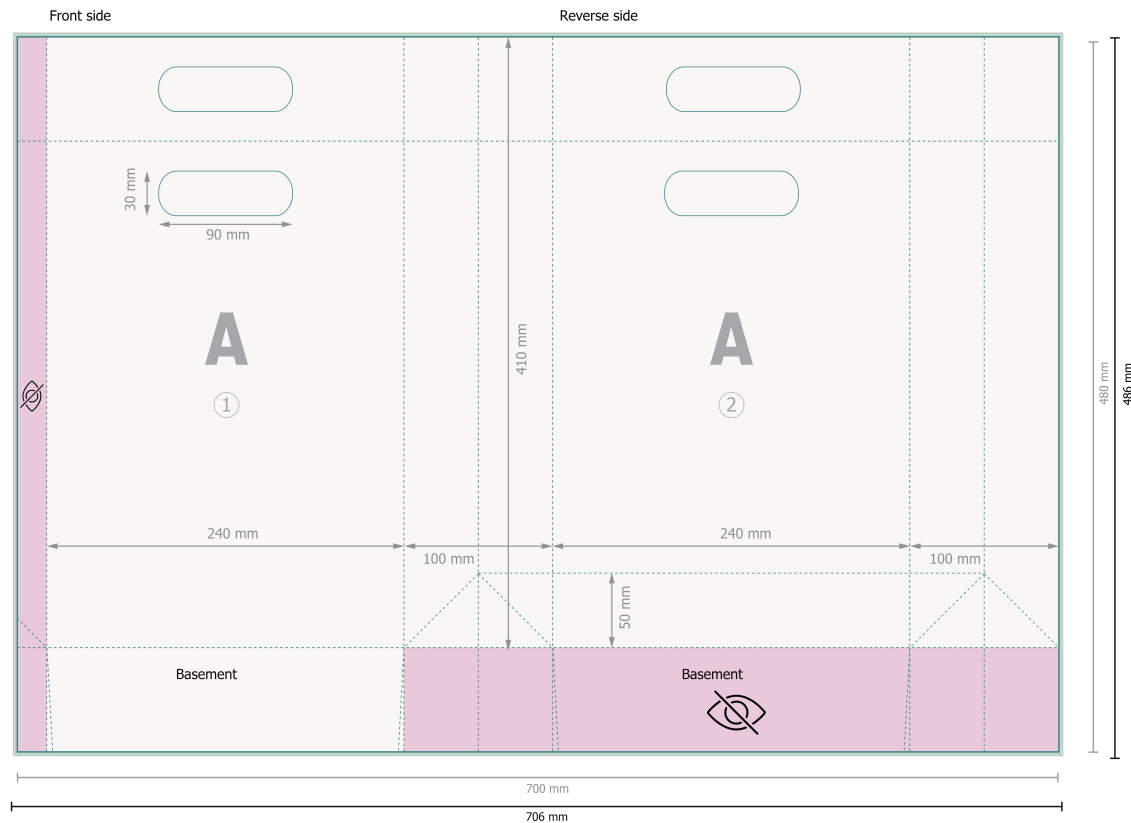

## Dataformat (incl. 3 mm bleed):

70,6 x 48,6 cm

## Trimmed size:

70 x 48 cm

## Trimmed size (closed):

24 x 34 cm

## Please note:

Allow for trim allowance and safety margin according to instructions.

Arrange background graphics, images or graphics up to the edge of the data format.

Tolerances may occur during production due to cutting, punching and folding processes.