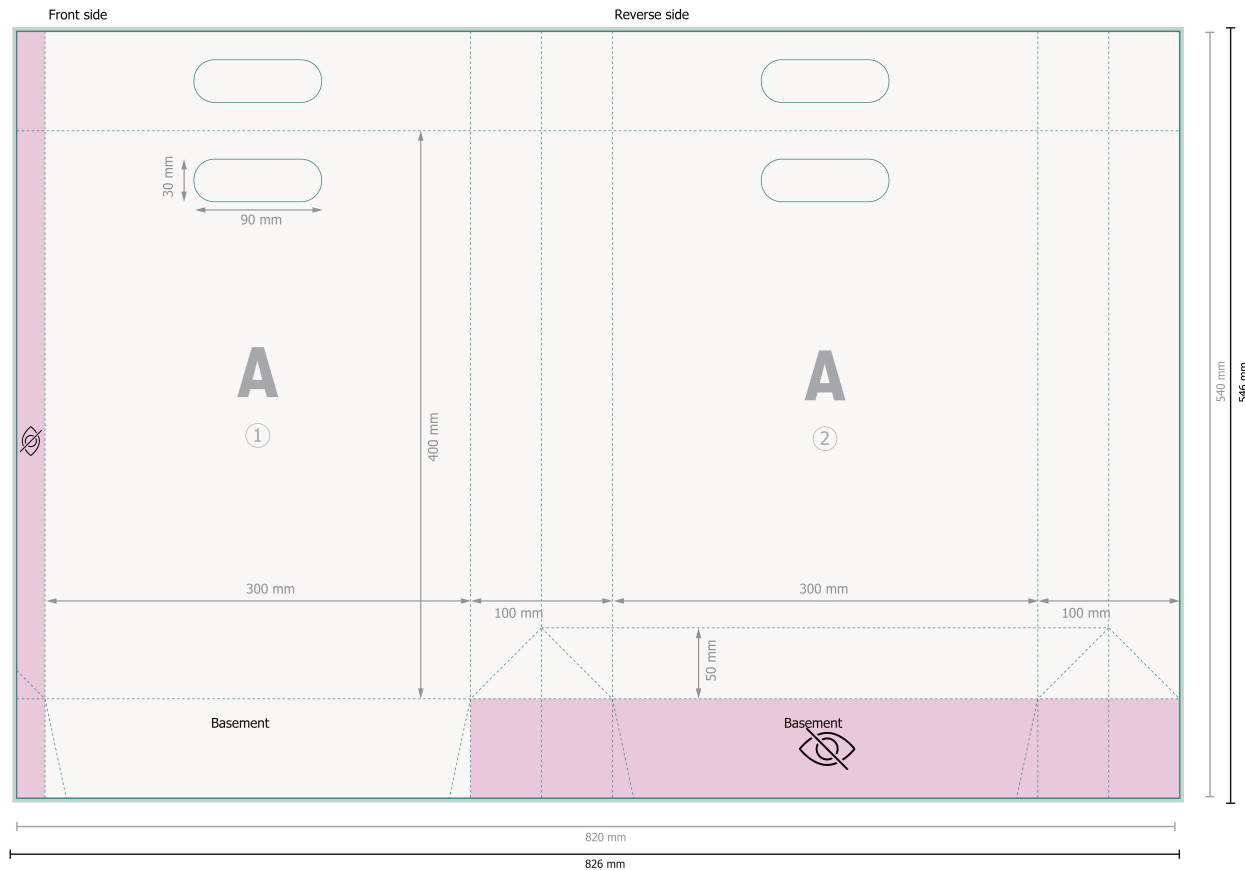

Nat. paper die cut handle bags, 30 x 40 x 10 cm

Dataformat (incl. 3 mm bleed):

82,6 x 54,6 cm

Trimmed size:

82 x 54 cm

Trimmed size (closed):

30 x 40 cm

Safety margin:

5 mm

Maintaining space between the text/information and the edge of the trimmed format prevents undesirable cuts.

Please remove the die line from the download template before generating your printfiles.
Please provide a second file (view file) to specify the position of the die line.

Please note:

Allow for trim allowance and safety margin according to instructions.

Arrange background graphics, images or graphics up to the edge of the data format.

Tolerances may occur during production due to cutting, punching and folding processes.

Printing data: Instructions and templates can be found under the menu item *Printing data* at www.onlineprinters.co.uk

Explanation of symbols

 Bleed

 Reading direction

 Trimmed size

 Data format

 invisible