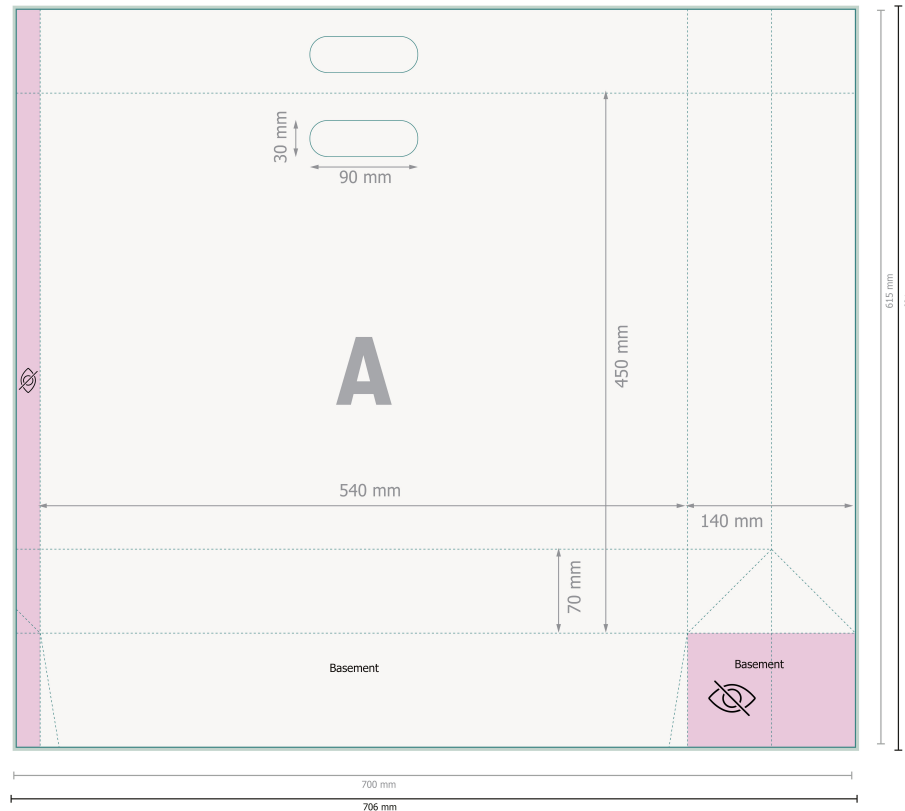

CLASSIC paper bags with die cut handles, 54 x 45 x 14 cm

Please remove the die line from the download template before generating your printfiles.
Please provide a second file (view file) to specify the position of the die line.

Please note:

Allow for trim allowance and safety margin according to instructions.

Arrange background graphics, images or graphics up to the edge of the data format.

Tolerances may occur during production due to cutting, punching and folding processes.

Printing data: Instructions and templates can be found under the menu item *Printing data* at www.onlineprinters.co.uk

Dataformat (incl. 3 mm bleed):

70,6 x 62,1 cm

Trimmed size:

70 x 61,5 cm

Trimmed size (closed):

54 x 45 cm

Safety margin:

5 mm

Maintaining space between the text/information and the edge of the trimmed format prevents undesirable cuts.

Explanation of symbols

 Bleed

 Reading direction

 Trimmed size