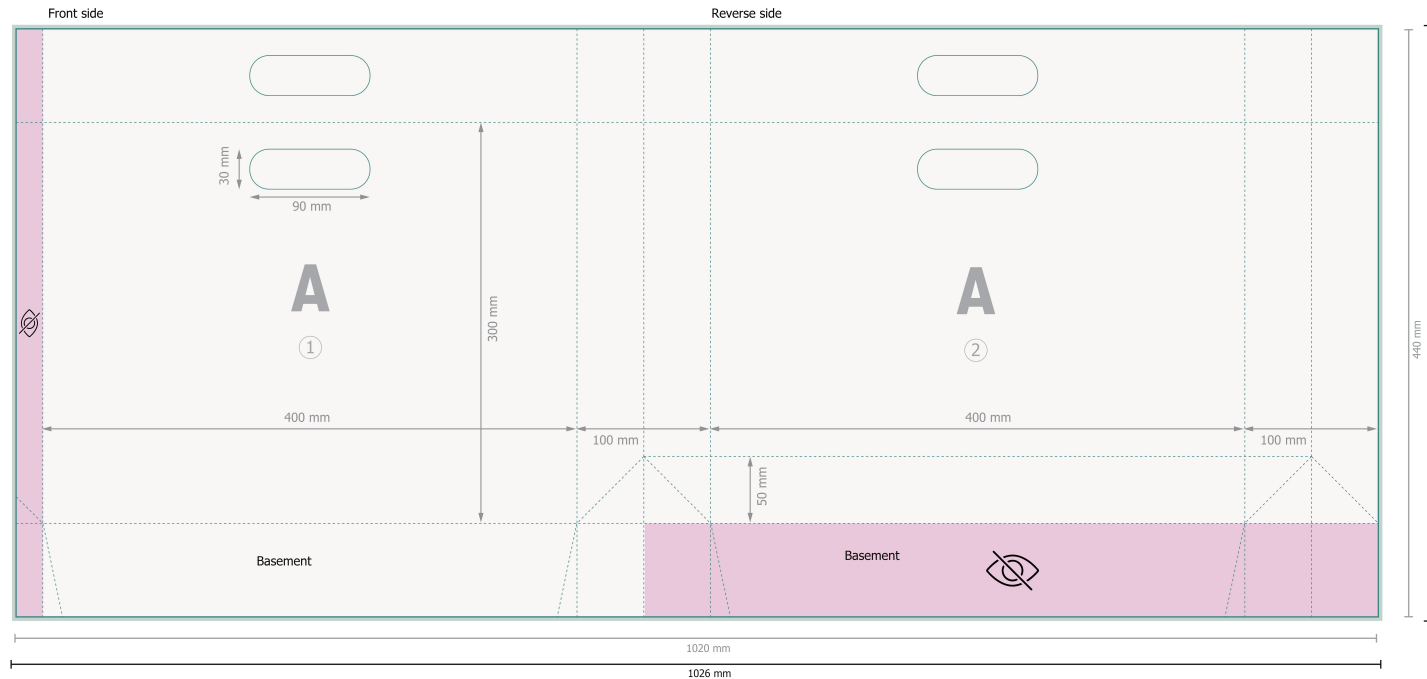

Nat. paper die cut handle bags, 40 x 30 x 10 cm

Dataformat (incl. 3 mm bleed):

102,6 x 44,6 cm

Trimmed size:

102 x 44 cm

Trimmed size (closed):

40 x 30 cm

Safety margin:

5 mm

Maintaining space between the text/information and the edge of the trimmed format prevents undesirable cuts.

Please remove the die line from the download template before generating your printfiles.
Please provide a second file (view file) to specify the position of the die line.

Please note:

Allow for trim allowance and safety margin according to instructions.

Arrange background graphics, images or graphics up to the edge of the data format.

Tolerances may occur during production due to cutting, punching and folding processes.

Printing data: Instructions and templates can be found under the menu item *Printing data* at www.onlineprinters.co.uk

Explanation of symbols

 Bleed

 Reading direction

 Trimmed size

 Data format

 invisible