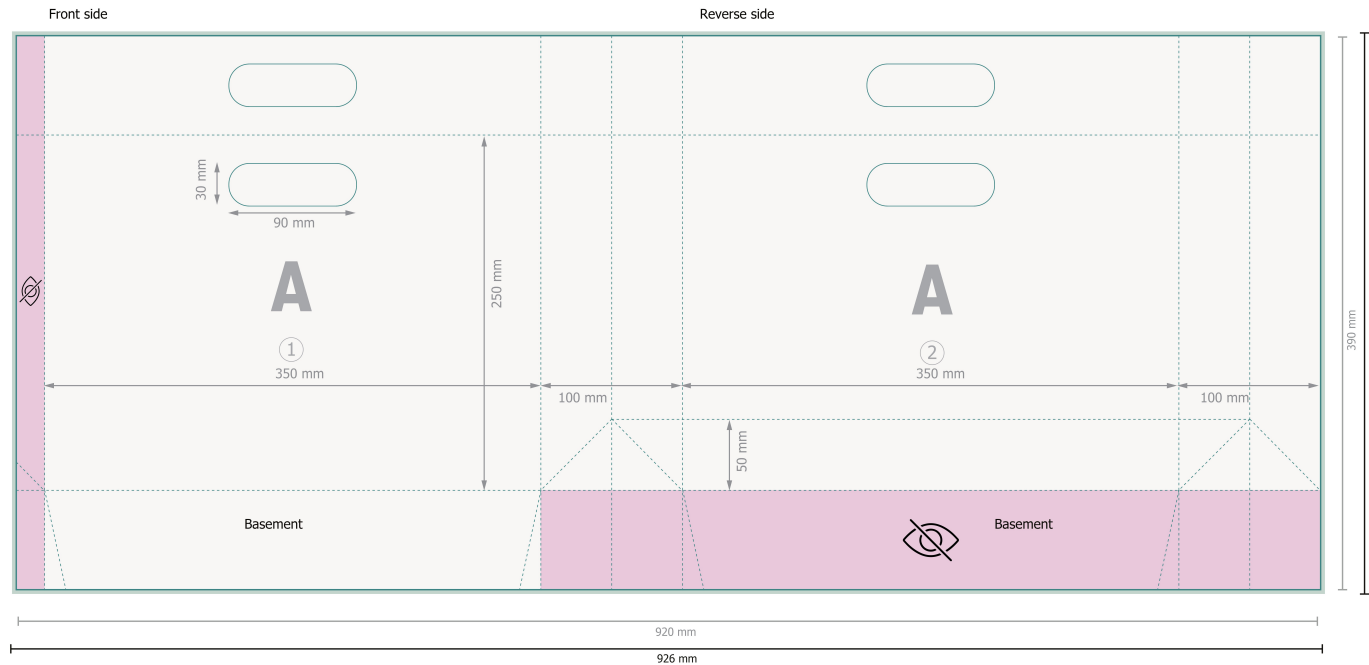

Nat. paper die cut handle bags, 35 x 25 x 10 cm

Please remove the die line from the download template before generating your printfiles.
Please provide a second file (view file) to specify the position of the die line.

Dataformat (incl. 3 mm bleed):

92,6 x 39,6 cm

Trimmed size:

92 x 39 cm

Trimmed size (closed):

35 x 25 cm

Safety margin:

5 mm

Maintaining space between the text/information and the edge of the trimmed format prevents undesirable cuts.

Explanation of symbols

 Bleed

 Reading direction

 Trimmed size

 Data format

 invisible

Please note:

Allow for trim allowance and safety margin according to instructions.

Arrange background graphics, images or graphics up to the edge of the data format.

Tolerances may occur during production due to cutting, punching and folding processes.