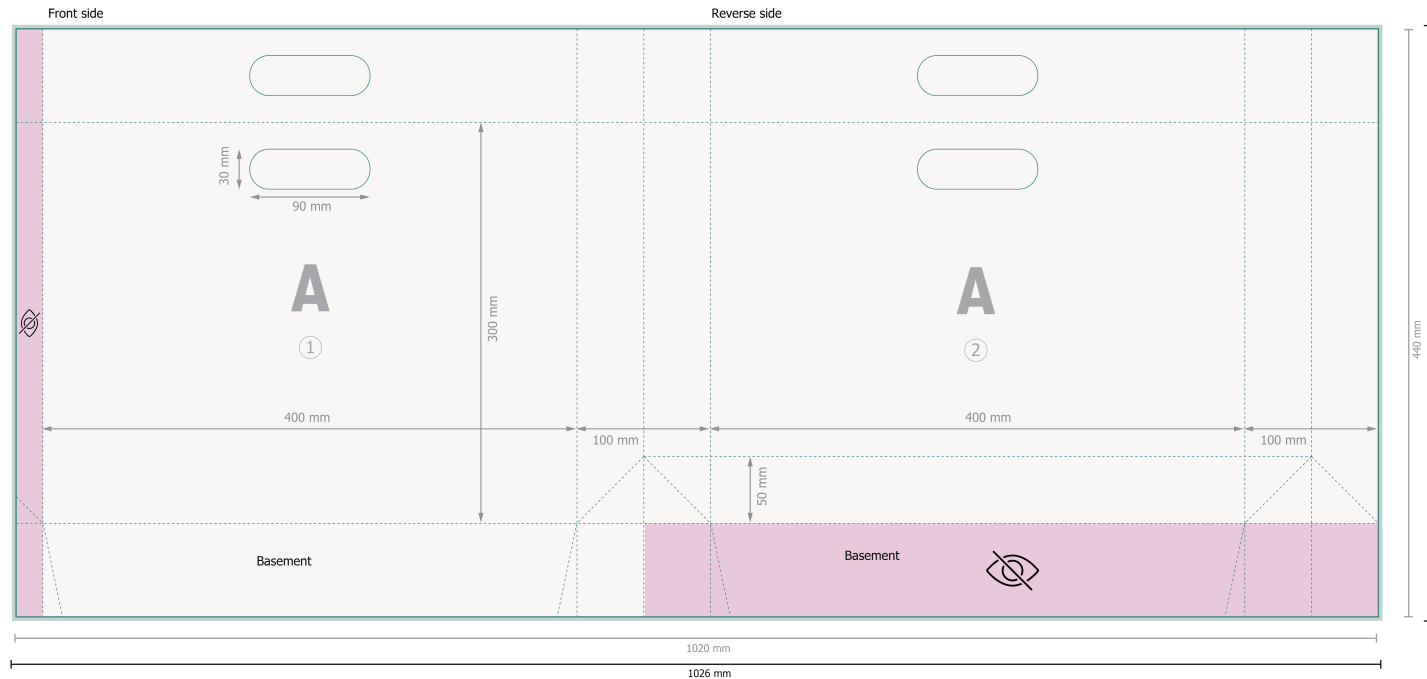

# STANDARD paper bags with die cut handles, 40 x 30 x 10 cm

**Dataformat (incl. 3 mm bleed):**

102,6 x 44,6 cm

**Trimmed size:**

102 x 44 cm

**Trimmed size (closed):**

40 x 30 cm

**Safety margin:**

5 mm

Maintaining space between the text/information and the edge of the trimmed format prevents undesirable cuts.

Please remove the die line from the download template before generating your printfiles.  
Please provide a second file (view file) to specify the position of the die line.

**Explanation of symbols**

 Bleed

 Reading direction

 Trimmed size

 Data format

 invisible

**Please note:**

Allow for trim allowance and safety margin according to instructions.

Arrange background graphics, images or graphics up to the edge of the data format.

Tolerances may occur during production due to cutting, punching and folding processes.

Printing data: Instructions and templates can be found under the menu item *Printing data* at [www.onlineprinters.co.uk](http://www.onlineprinters.co.uk)