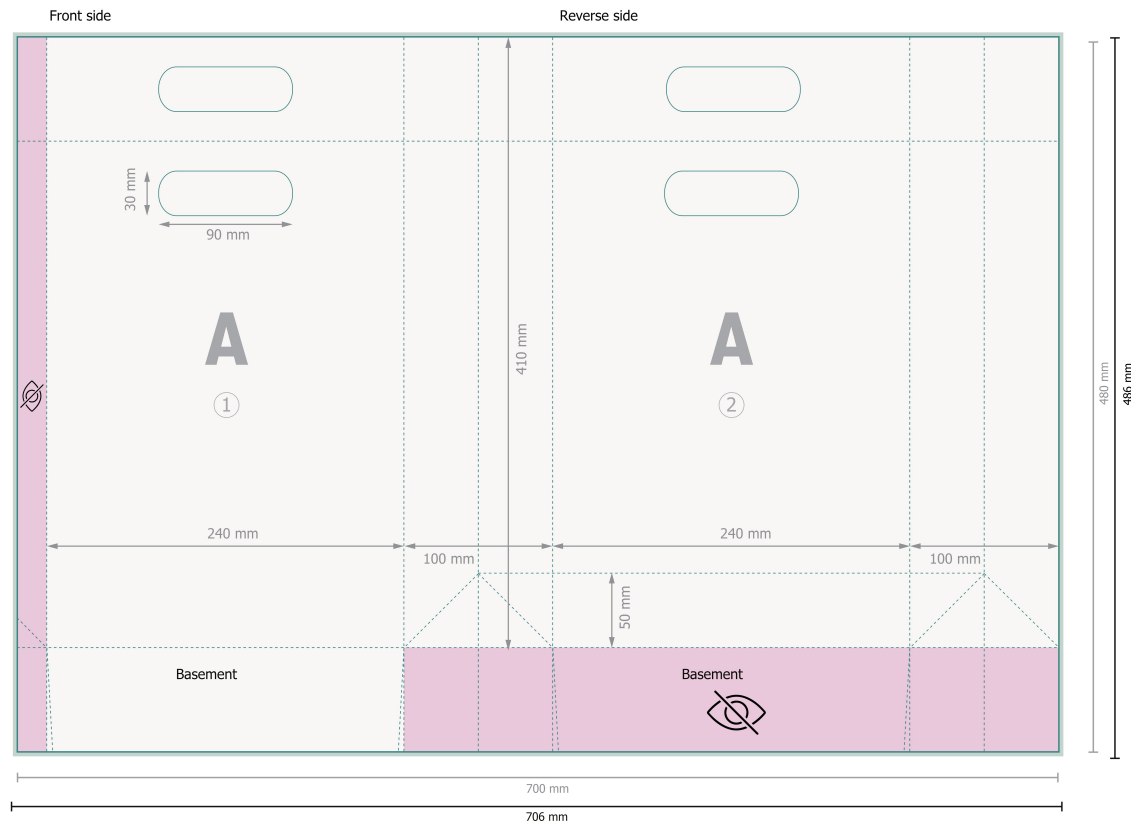

Nat. paper die cut handle bags, 24 x 34 x 10 cm

Dataformat (incl. 3 mm bleed):

70,6 x 48,6 cm

Trimmed size:

70 x 48 cm

Trimmed size (closed):

24 x 34 cm

Safety margin:

5 mm

Maintaining space between the text/information and the edge of the trimmed format prevents undesirable cuts.

Please remove the die line from the download template before generating your printfiles.
Please provide a second file (view file) to specify the position of the die line.

Explanation of symbols

 Bleed

 Reading direction

 Trimmed size

 Data format

 invisible

Please note:

Allow for trim allowance and safety margin according to instructions.

Arrange background graphics, images or graphics up to the edge of the data format.

Tolerances may occur during production due to cutting, punching and folding processes.

Printing data: Instructions and templates can be found under the menu item *Printing data* at www.onlineprinters.co.uk