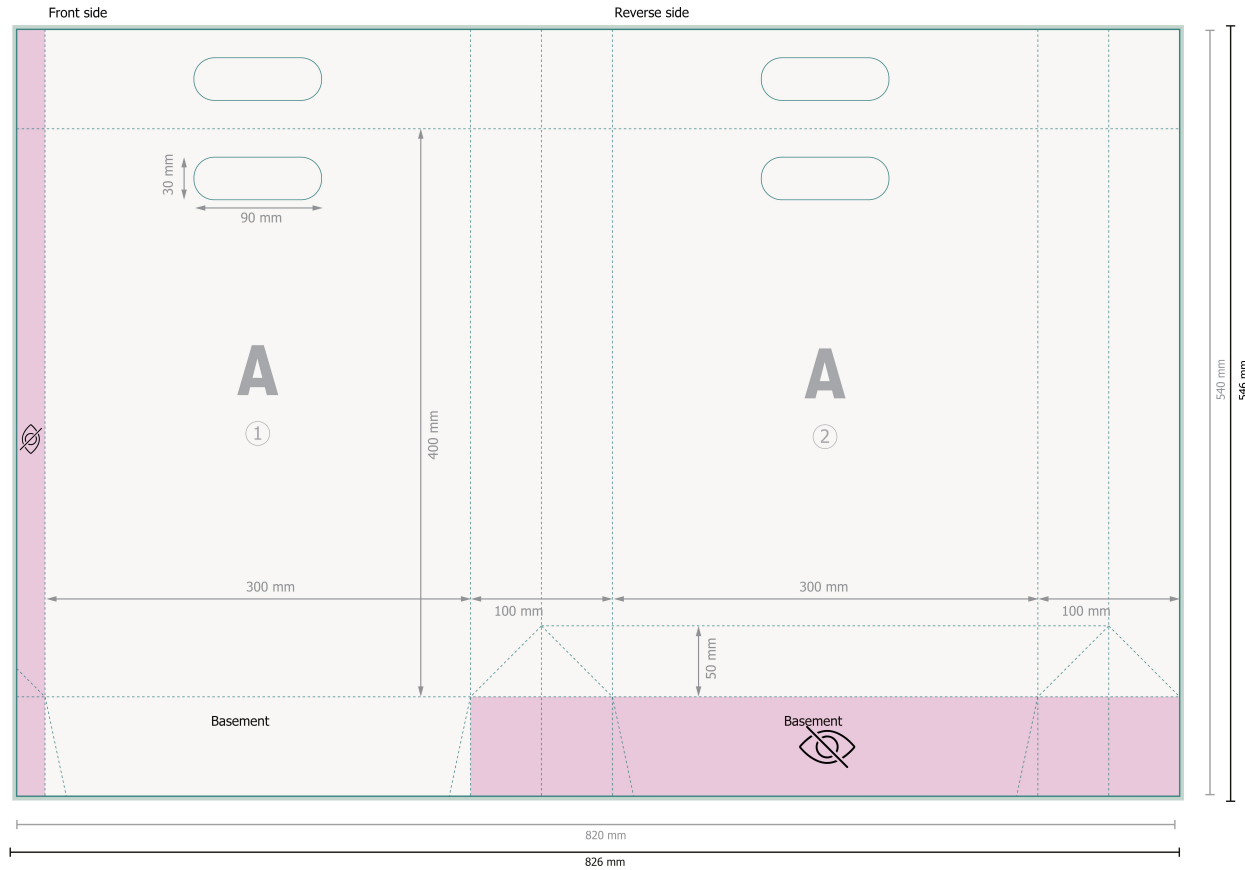

STANDARD paper bags with die cut handles, 30 x 40 x 10 cm

Dataformat (incl. 3 mm bleed):

82,6 x 54,6 cm

Trimmed size:

82 x 54 cm

Trimmed size (closed):

30 x 40 cm

Safety margin:

5 mm

Maintaining space between the text/information and the edge of the trimmed format prevents undesirable cuts.

Please remove the die line from the download template before generating your printfiles.
Please provide a second file (view file) to specify the position of the die line.

Please note:

Allow for trim allowance and safety margin according to instructions.

Arrange background graphics, images or graphics up to the edge of the data format.

Tolerances may occur during production due to cutting, punching and folding processes.

Printing data: Instructions and templates can be found under the menu item *Printing data* at www.onlineprinters.co.uk

Explanation of symbols

 Bleed

 Reading direction

 Trimmed size

 Data format

 invisible