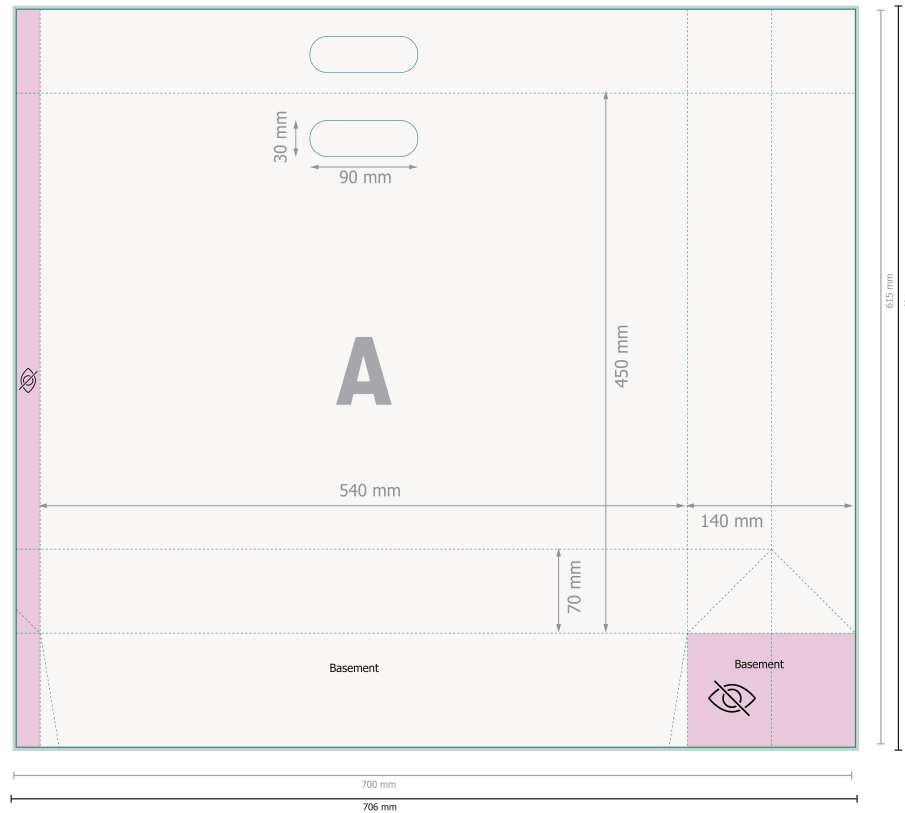

# STANDARD paper bags with die cut handles, 54 x 45 x 14 cm

Please remove the die line from the download template before generating your printfiles.  
Please provide a second file (view file) to specify the position of the die line.

## Dataformat (incl. 3 mm bleed):

70,6 x 62,1 cm

## Trimmed size:

70 x 61,5 cm

## Trimmed size (closed):

54 x 45 cm