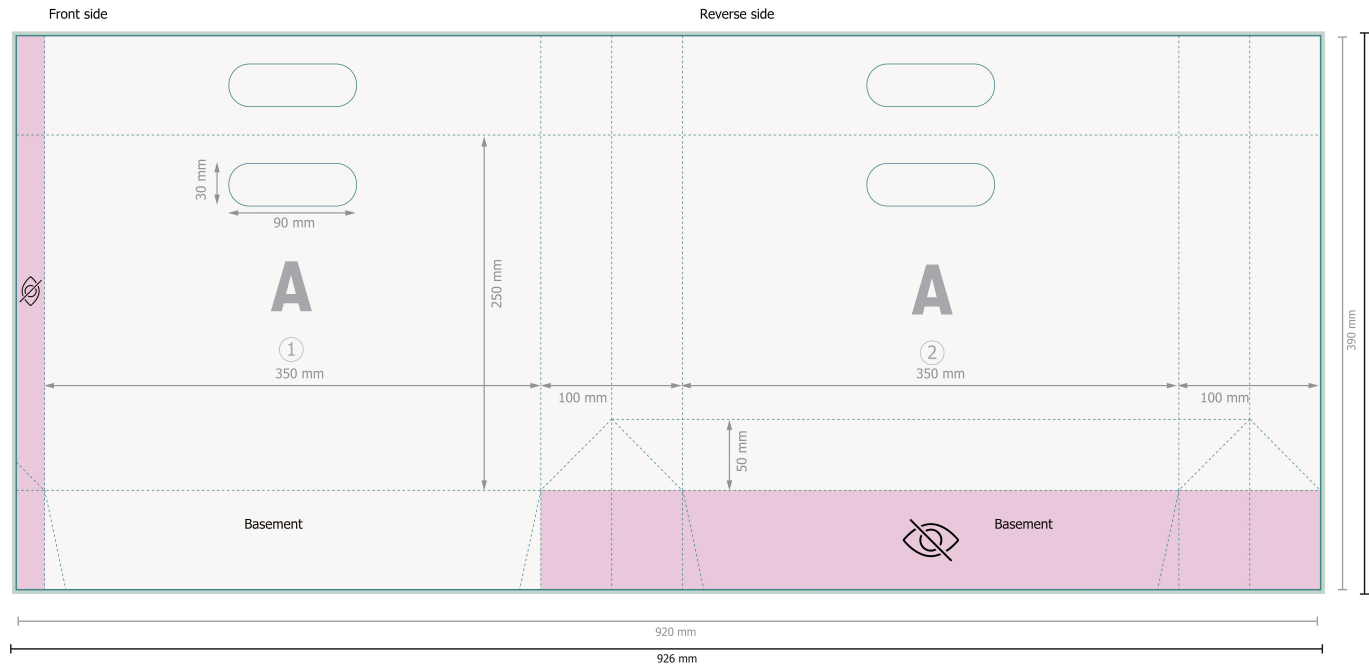

CLASSIC paper bags with die cut handles, 35 x 25 x 10 cm

Please remove the die line from the download template before generating your printfiles.
Please provide a second file (view file) to specify the position of the die line.

Dataformat (incl. 3 mm bleed):

92,6 x 39,6 cm

Trimmed size:

92 x 39 cm

Trimmed size (closed):

35 x 25 cm

Safety margin:

5 mm

Maintaining space between the text/information and the edge of the trimmed format prevents undesirable cuts.

Explanation of symbols

 Bleed

 Reading direction

 Trimmed size

 Data format

 invisible

Please note:

Allow for trim allowance and safety margin according to instructions.

Arrange background graphics, images or graphics up to the edge of the data format.

Tolerances may occur during production due to cutting, punching and folding processes.