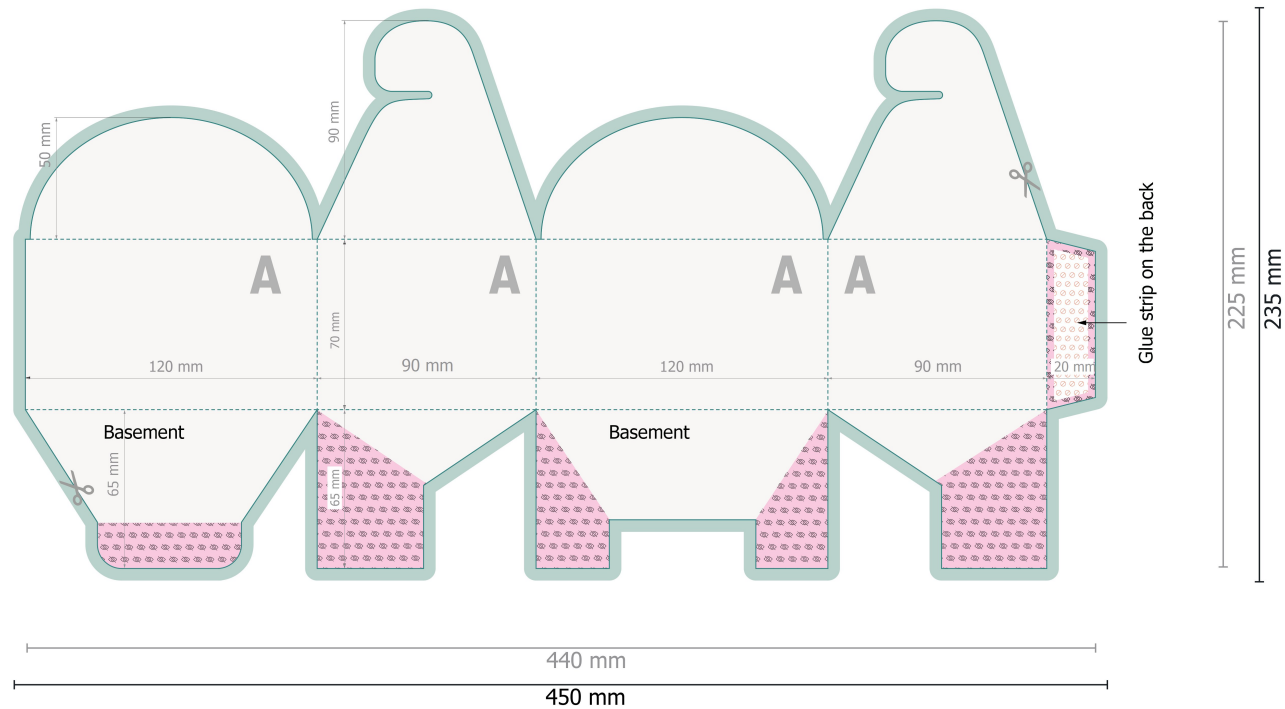

Gift boxes 12 x 9 x 7 cm  
with tuck-in bottom

**Dataformat (incl. 5 mm bleed):**

45 x 23,5 cm

**Trimmed size:**

44 x 22,5 cm

**Safety margin:**

3 mm

Maintaining space between the text/information and the edge of the trimmed format prevents undesirable cuts.

**bleed:**

5 mm

Please remove the die line from the download template before generating your printfiles. Please provide a second file (view file) to specify the position of the die line.

**Explanation of symbols**

-  Bleed
-  Reading direction
-  Trimmed size
-  Data format
-  Not printable
-  invisible
-  Creasing/Folding

**Please note:**

Allow for trim allowance and safety margin according to instructions.

Arrange background graphics, images or graphics up to the edge of the data format.