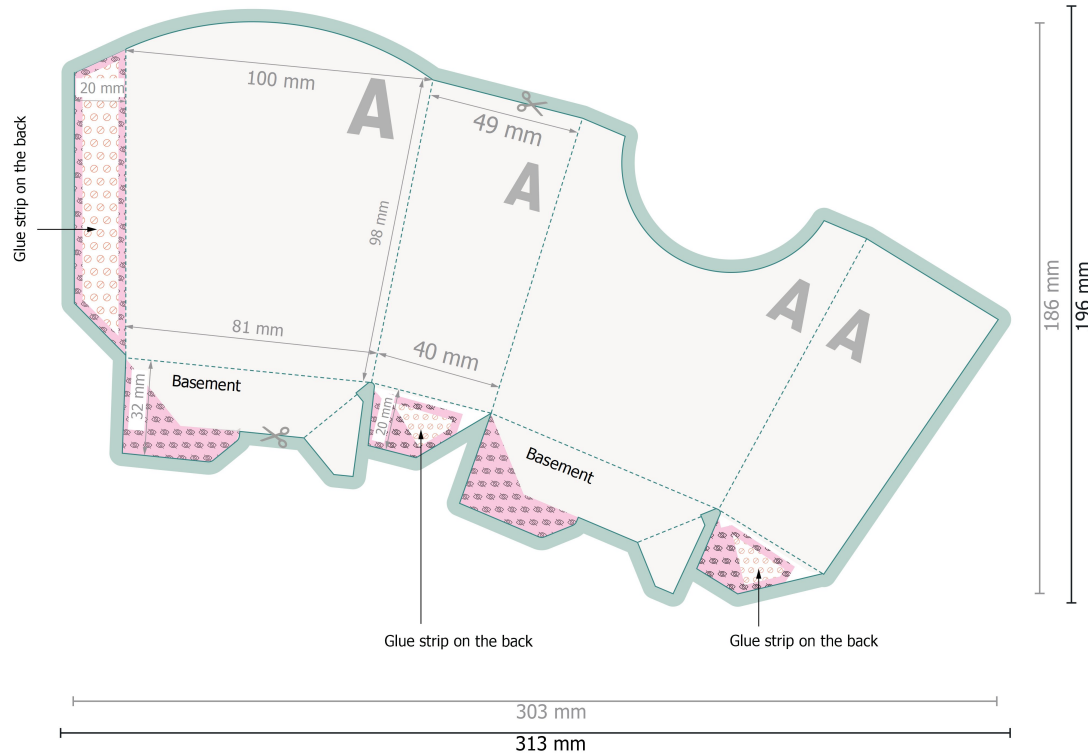

StammartikelPommes-Schachteln S 10 x 5 x 11,3 cm

Please remove the die line from the download template before generating your printfiles.
Please provide a second file (view file) to specify the position of the die line.

Please note:

Allow for trim allowance and safety margin according to instructions.

Arrange background graphics, images or graphics up to the edge of the data format.

Tolerances may occur during production due to cutting, punching and folding processes.

Printing data: Instructions and templates can be found under the menu item *Printing data* at www.onlineprinters.co.uk

Dataformat (incl. 5 mm bleed):

31,3 x 19,6 cm

Trimmed size:

30,3 x 18,6 cm

Safety margin:

3 mm

Maintaining space between the text/information and the edge of the trimmed format prevents undesirable cuts.

bleed:

5 mm

Explanation of symbols

-  Bleed
-  Reading direction
-  Trimmed size
-  Data format
-  We will cut/perforate your product here
-  Not printable
-  invisible
-  Creasing/Folding