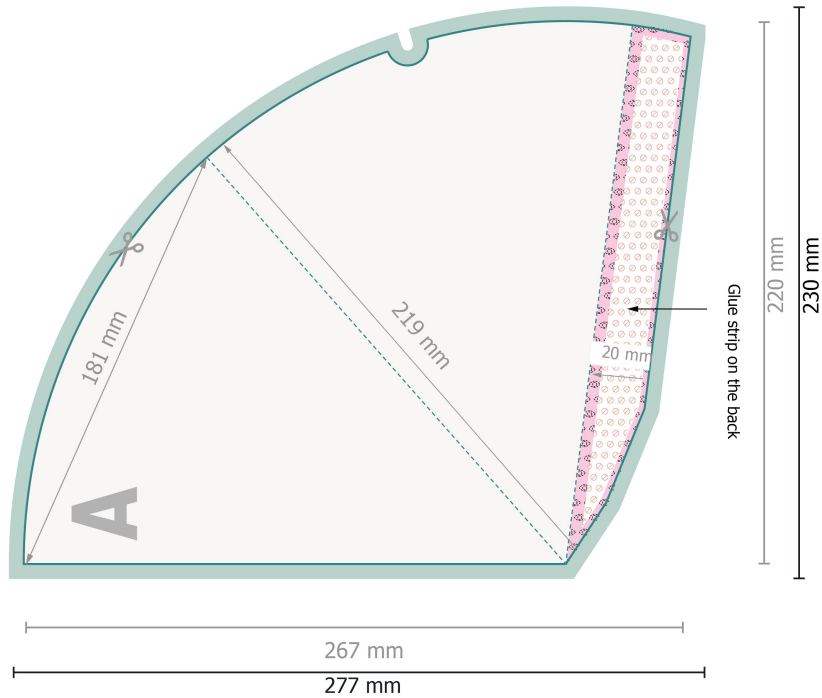

StammartikelSpizztüten M 22 x 16,5 cm

Please remove the die line from the download template before generating your printfiles. Please provide a second file (view file) to specify the position of the die line.

Please note:

Allow for trim allowance and safety margin according to instructions.

Arrange background graphics, images or graphics up to the edge of the data format.

Tolerances may occur during production due to cutting, punching and folding processes.

Printing data: Instructions and templates can be found under the menu item *Printing data* at www.onlineprinters.co.uk

Dataformat (incl. 5 mm bleed):

27,7 x 23 cm

Trimmed size:

26,7 x 22 cm

Safety margin:

3 mm

Maintaining space between the text/information and the edge of the trimmed format prevents undesirable cuts.

bleed:

5 mm

Explanation of symbols

 Bleed

 Reading direction

 Trimmed size

 Data format