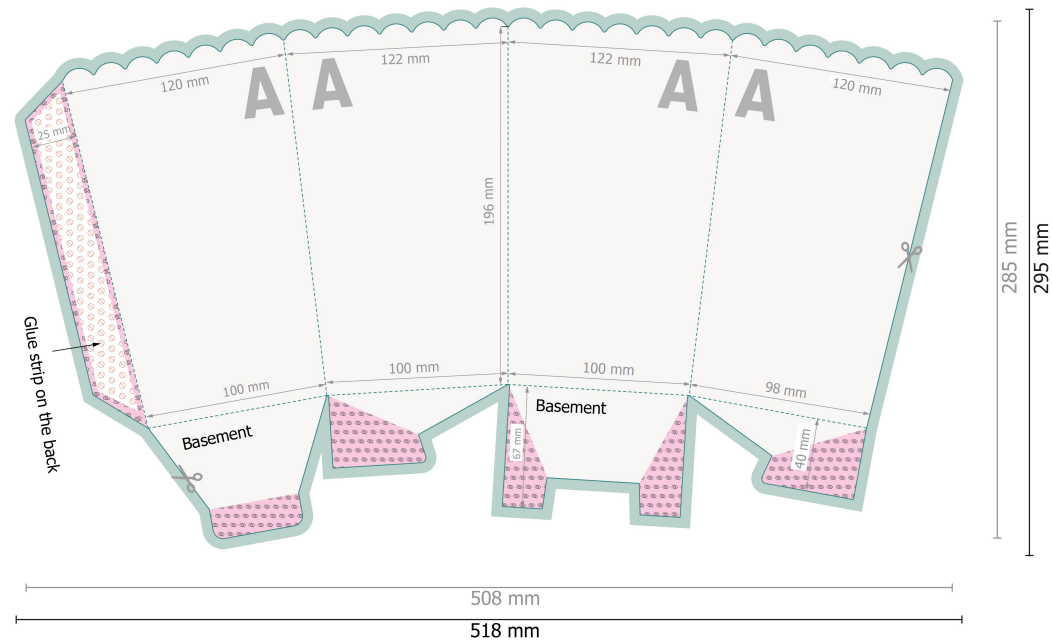

Stammartikel Popcorn Becher M 12 x 12 x 17,2 cm

with tuck-in bottom

Please remove the die line from the download template before generating your printfiles. Please provide a second file (view file) to specify the position of the die line.

Please note:

Allow for trim allowance and safety margin according to instructions.

Arrange background graphics, images or graphics up to the edge of the data format.

Tolerances may occur during production due to cutting, punching and folding processes.

Printing data: Instructions and templates can be found under the menu item *Printing data* at www.onlineprinters.co.uk

Dataformat (incl. 5 mm bleed):

51,8 x 29,5 cm

Trimmed size:

50,8 x 28,5 cm

Safety margin:

3 mm

Maintaining space between the text/information and the edge of the trimmed format prevents undesirable cuts.

bleed:

5 mm

Explanation of symbols

 Bleed

 Reading direction

 Trimmed size